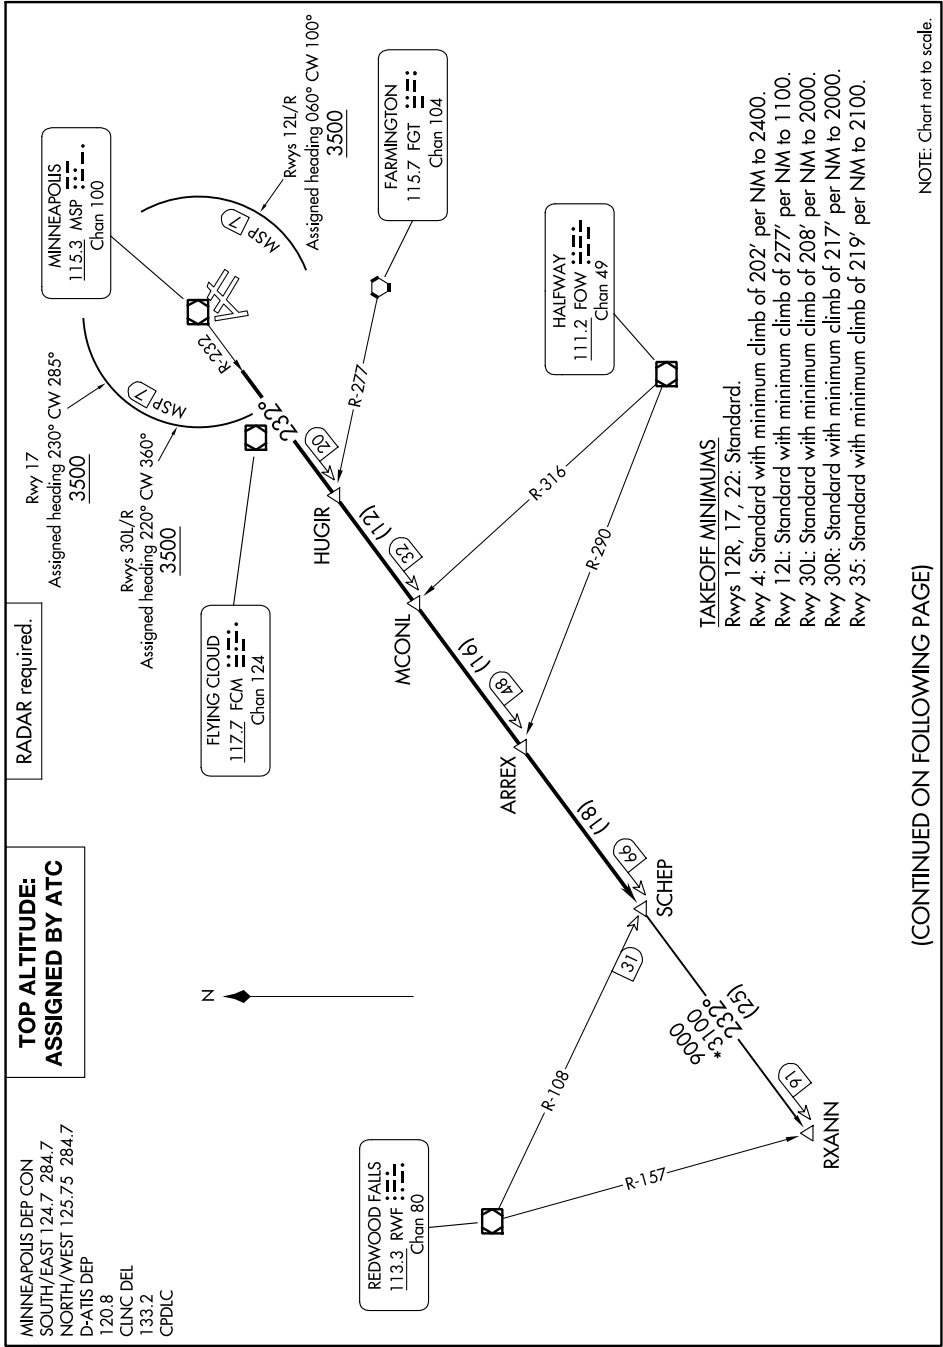

SCHEP ONE DEPARTURE

NC-1, 28 NOV 2024 to 26 DEC 2024

SCHEP ONE DEPARTURE

(CONTINUED ON FOLLOWING PAGE)

NOTE: Chart not to scale.

NC-1, 28 NOV 2024 to 26 DEC 2024