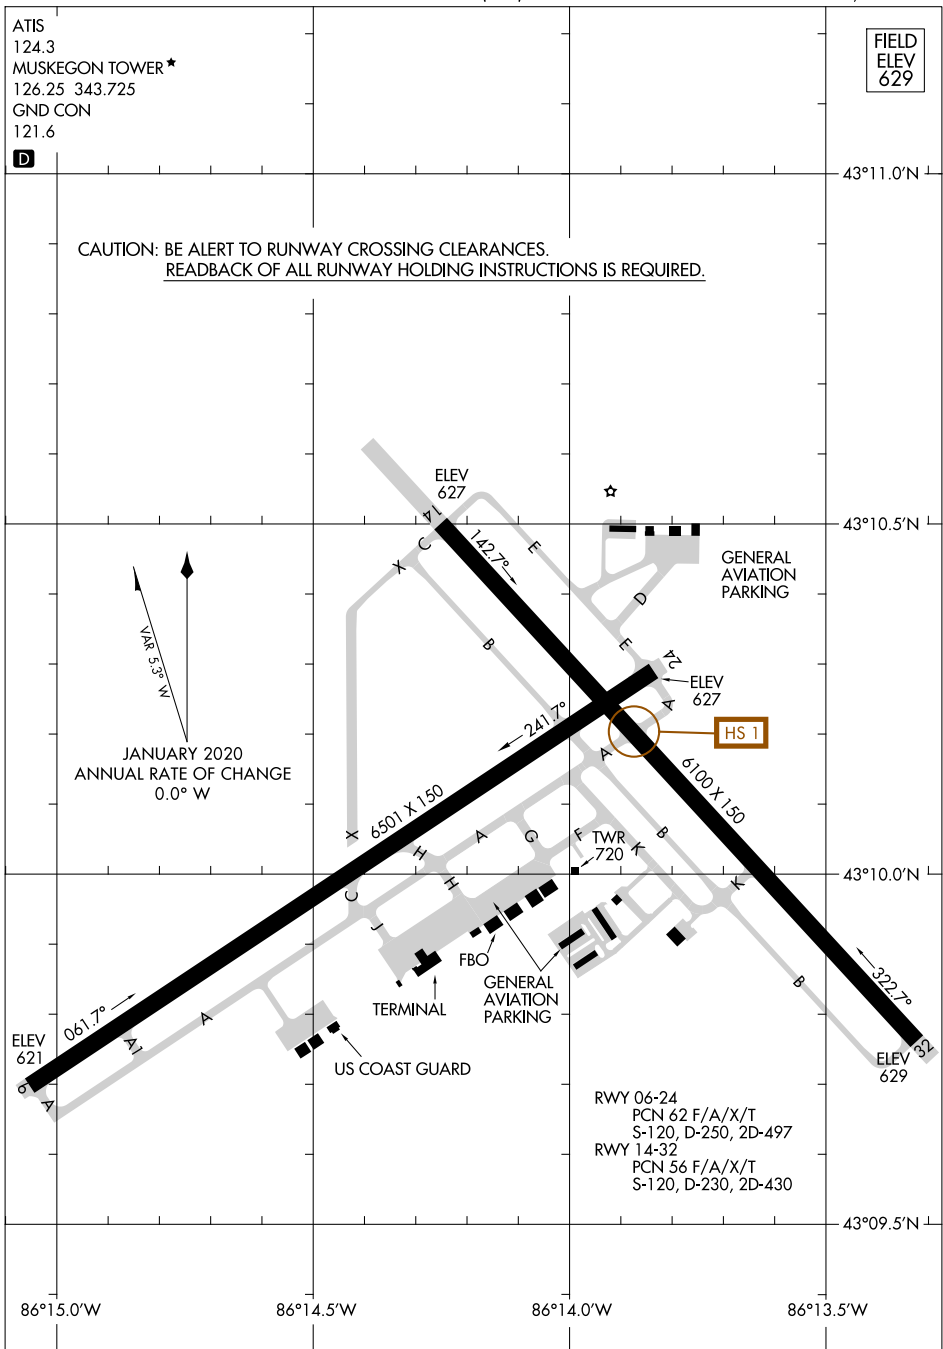

20366

AIRPORT DIAGRAM

AL-278 (FAA)

MUSKEGON COUNTY (MKG)
MUSKEGON, MICHIGAN

EC-1, 28 NOV 2024 to 26 DEC 2024

EC-1, 28 NOV 2024 to 26 DEC 2024

AIRPORT DIAGRAM

20366

MUSKEGON, MICHIGAN
MUSKEGON COUNTY (MKG)