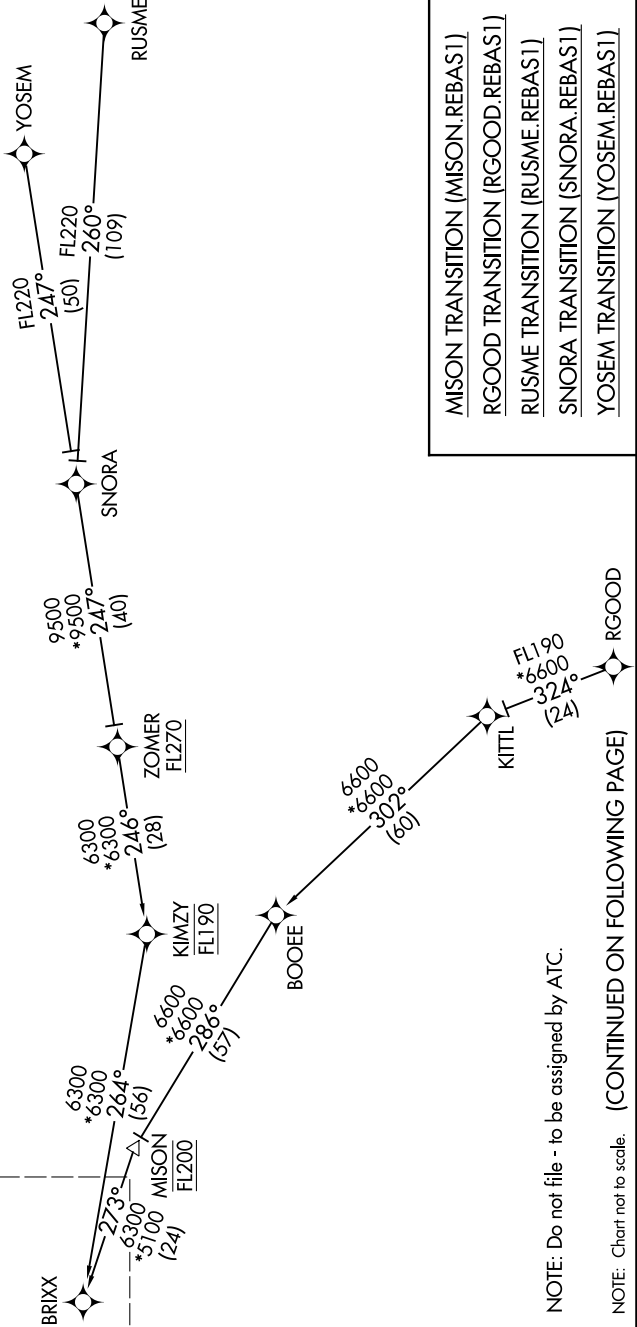

REBAS ONE ARRIVAL (RNAV) Transition Routes

NAPA, CALIFORNIA

- OAKLAND CENTER
127.8 353.5
- APC ATIS
124.05
- STS ATIS
120.55
- APC GND CON
121.7
- STS GND CON
121.9
- NAPA TOWER ★
118.7 257.8
- SANTA ROSA TOWER ★
118.5 363.0

- MISON TRANSITION (MISON.REBAS1)
- RGOOD TRANSITION (RGOOD.REBAS1)
- RUSME TRANSITION (RUSME.REBAS1)
- SNORA TRANSITION (SNORA.REBAS1)
- YOSEM TRANSITION (YOSEM.REBAS1)

SW-2, 28 NOV 2024 to 26 DEC 2024

RNAV 1 - DME/DME/IRU or GPS.
RADAR required.

See following page for arrival routes.

NOTE: Do not file - to be assigned by ATC.

NOTE: Chart not to scale. (CONTINUED ON FOLLOWING PAGE) RGOOD

REBAS ONE ARRIVAL (RNAV) Transition Routes

NAPA, CALIFORNIA

SW-2, 28 NOV 2024 to 26 DEC 2024