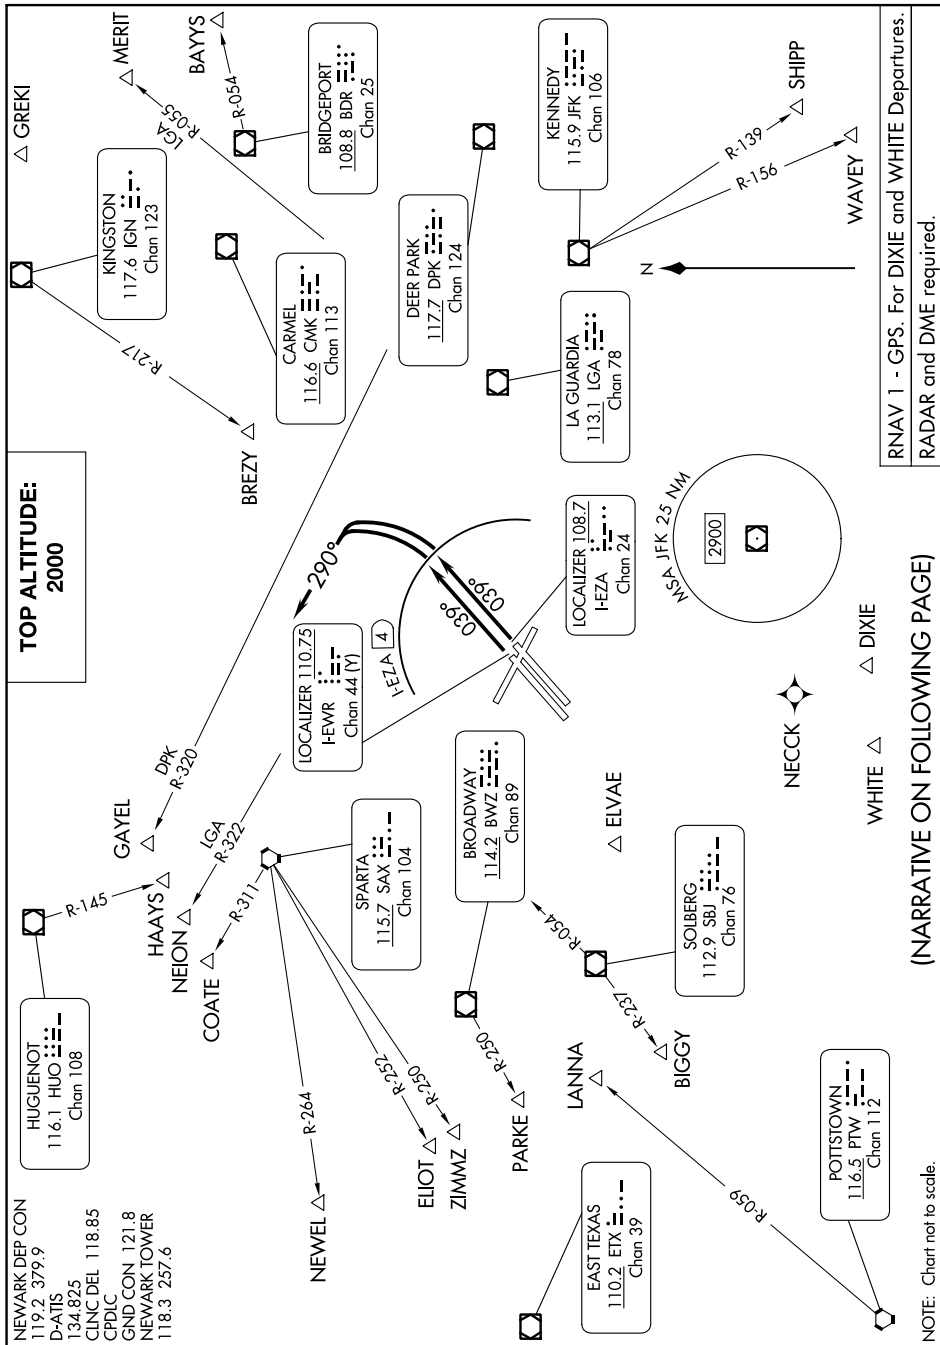

DEVIL ONE DEPARTURE

AL-285 (FAA)

NEWARK LIBERTY INTL (EWR)
NEWARK, NEW JERSEY

NE-2, 28 NOV 2024 to 26 DEC 2024

RNAV 1 - GPS. For DIXIE and WHITE Departures.
RADAR and DME required.

(NARRATIVE ON FOLLOWING PAGE)

NE-2, 28 NOV 2024 to 26 DEC 2024

NOTE: Chart not to scale.