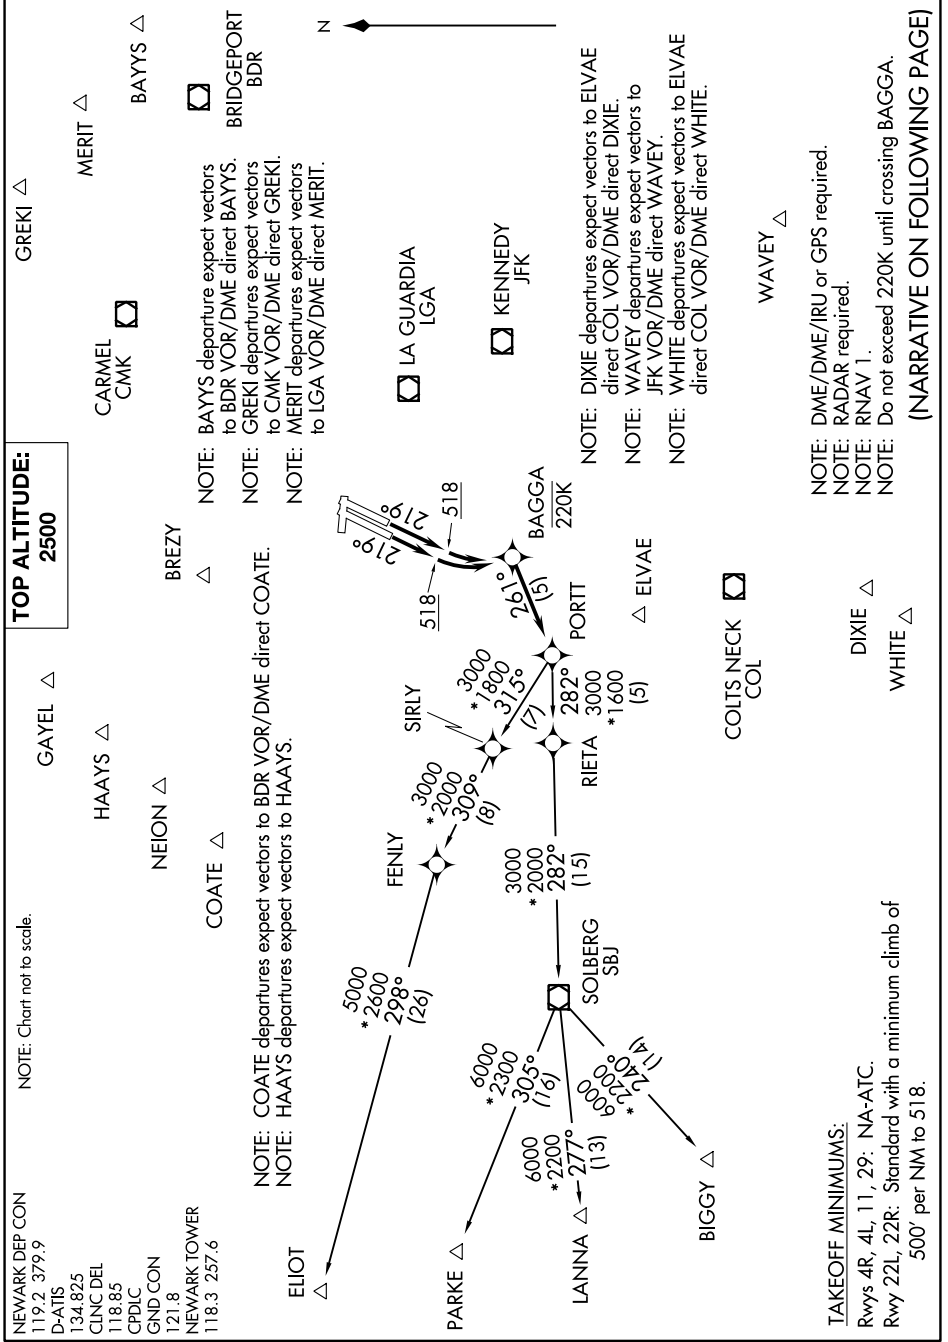

PORTT FOUR DEPARTURE (RNAV)

NEWARK, NEW JERSEY

NE-2, 28 NOV 2024 to 26 DEC 2024

PORTT FOUR DEPARTURE (RNAV)

NE-2, 28 NOV 2024 to 26 DEC 2024