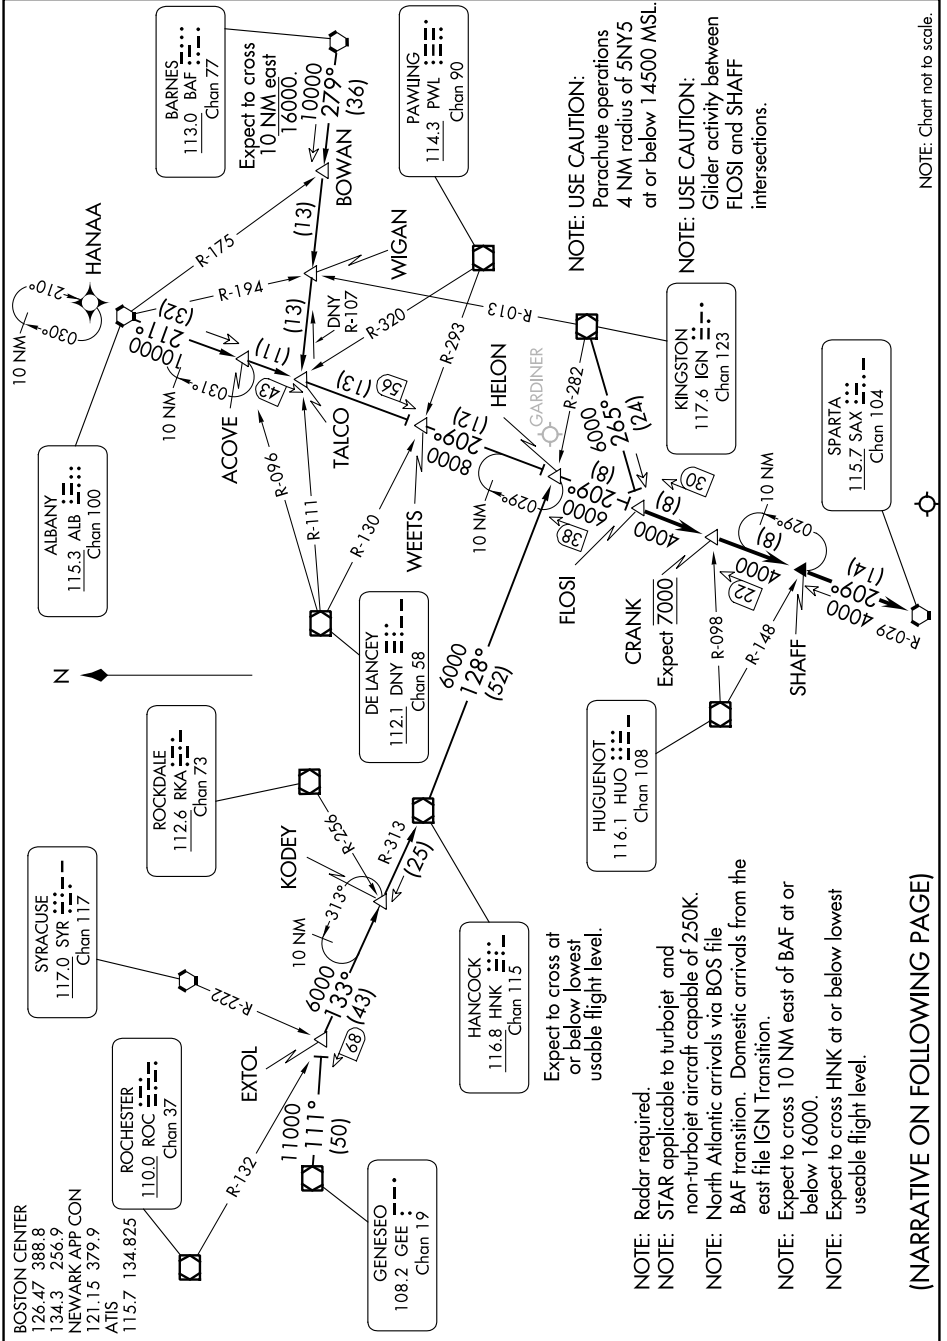

SHAFF SEVEN ARRIVAL

AL-285 (FAA)

NEWARK LIBERTY INTL (EWR)
NEWARK, NEW JERSEY

NE-2, 28 NOV 2024 to 26 DEC 2024

NOTE: Chart not to scale.

NE-2, 28 NOV 2024 to 26 DEC 2024

(NARRATIVE ON FOLLOWING PAGE)