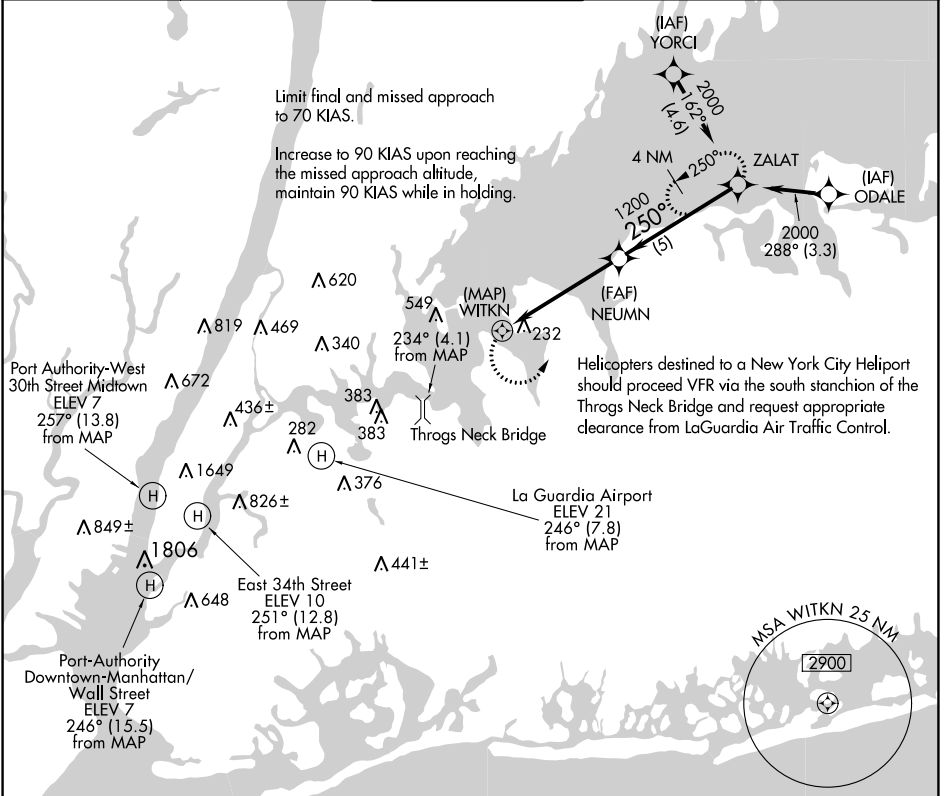

APP CRS 250°	Rwy Idg TDZE Apt Elev	N/A N/A N/A
------------------------	-----------------------------	-------------------

COPTER RNAV (GPS) 250°

LAGUARDIA (L.G.A)

NA	DME/DME RNP-0.3 NA. Use LaGuardia altimeter setting.	MISSED APPROACH: Climbing left turn to 1240, then climb to 2000 direct ZALAT and hold. (Maintain heading 070° until 1240).
----	---	--

D-ATIS ARR 125.95 D-ATIS DEP 127.05	NEW YORK APP CON 120.8 263.0	LAGUARDIA TOWER 118.7 263.0	GND CON 121.7 263.0	CLNC DEL 135.2 121.875 (COPTER)	CPDLC
--	--	---------------------------------------	-------------------------------	---	-------

NE-2, 28 NOV 2024 to 26 DEC 2024

NE-2, 28 NOV 2024 to 26 DEC 2024

CATEGORY	COPTER
LNAV MDA	520- ³ / ₄ 391 (400- ³ / ₄)