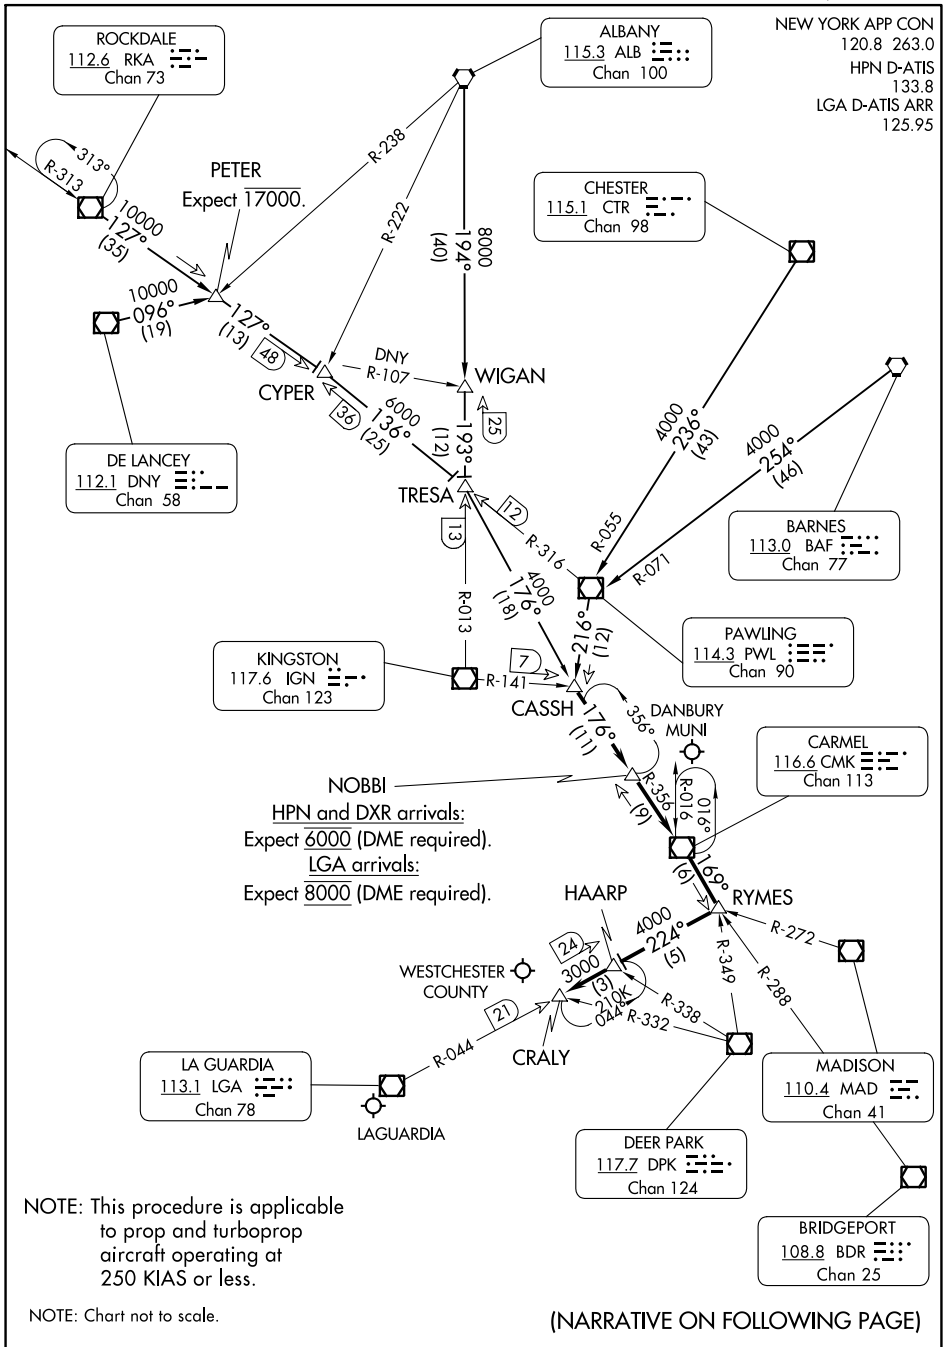

NOBBI FIVE ARRIVAL

NEW YORK, NEW YORK

NEW YORK APP CON
 120.8 263.0
 HPN D-ATIS
 133.8
 LGA D-ATIS ARR
 125.95

NE-2, 28 NOV 2024 to 26 DEC 2024

NE-2, 28 NOV 2024 to 26 DEC 2024

NOTE: This procedure is applicable to prop and turboprop aircraft operating at 250 KIAS or less.

NOTE: Chart not to scale.

(NARRATIVE ON FOLLOWING PAGE)

NOBBI FIVE ARRIVAL

NEW YORK, NEW YORK