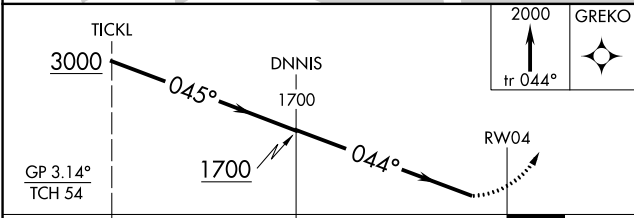

CATEGORY	A	B	C	D
RNP 0.18 DA		482/50	461 (500-1)	
RNP 0.30 DA		610-1 1/4	589 (600-1 1/4)	

AUTHORIZATION REQUIRED