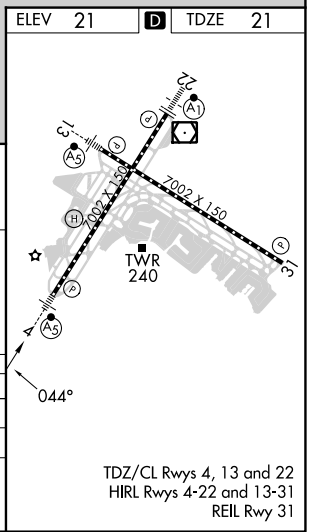

APP CRS	Rwy Idg	7002
044°	TDZE	21
	Apt Elev	21

RNAV (RNP) Z RWY 4

LAGUARDIA (LGA)

RNP AR APCH - GPS.		MALSR		MISSED APPROACH: Climb to 2000 on track 044° to GREKO and hold, continue climb-in-hold to 2000.	
<p>▼ For uncompensated Baro-VNAV systems, procedure NA below -12°C or above 54°C. For inop ALS, increase RNP 0.18 visibility to 1 3/8 SM.</p>					
D-ATIS ARR	125.95	NEW YORK APP CON	120.8 263.0	LAGUARDIA TOWER	118.7 263.0
D-ATIS DEP	127.05			GND CON	121.7 263.0
				CLNC DEL	135.2
				CPDLC	

NE-2, 28 NOV 2024 to 26 DEC 2024

NE-2, 28 NOV 2024 to 26 DEC 2024

CATEGORY	A	B	C	D
RNP 0.18 DA		482/50	461 (500-1)	
RNP 0.30 DA		610-1 1/4	589 (600-1 1/4)	

AUTHORIZATION REQUIRED