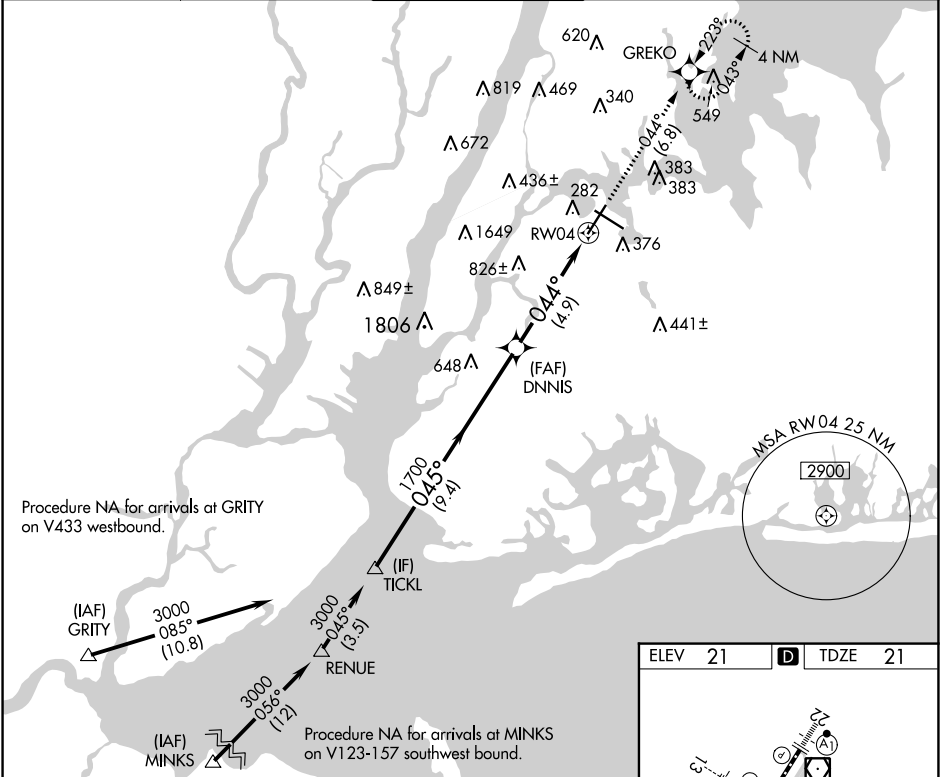

APP CRS	Rwy Idg	7002
044°	TDZE	21
	Apt Elev	21

RNAV (RNP) Z RWY 4

LAGUARDIA (LGA)

RNP AR APCH - GPS.		MALSR		MISSED APPROACH: Climb to 2000 on track 044° to GREKO and hold, continue climb-in-hold to 2000.	
<p>▼ For uncompensated Baro-VNAV systems, procedure NA below -12°C or above 54°C. For inop ALS, increase RNP 0.18 visibility to 1 3/8 SM.</p>					
D-ATIS ARR	125.95	NEW YORK APP CON	120.8 263.0	LAGUARDIA TOWER	118.7 263.0
D-ATIS DEP	127.05			GND CON	121.7 263.0
				CLNC DEL	135.2
				CPDLC	

NE-2, 28 NOV 2024 to 26 DEC 2024

NE-2, 28 NOV 2024 to 26 DEC 2024

CATEGORY	A	B	C	D
RNP 0.18 DA		482/50	461 (500-1)	
RNP 0.30 DA		610-1 1/4	589 (600-1 1/4)	

AUTHORIZATION REQUIRED