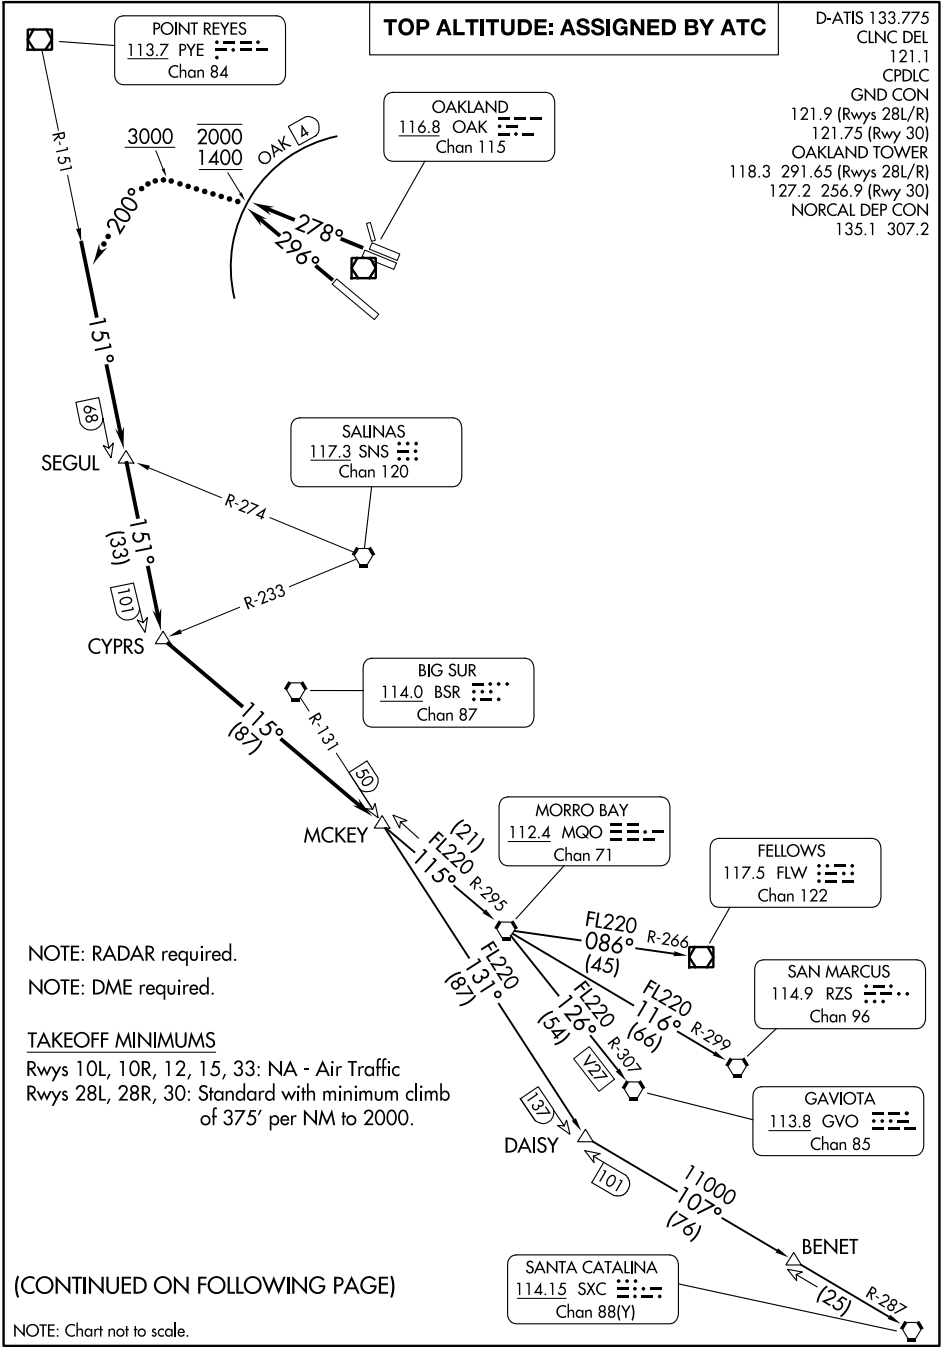

(COAST9.MCKEY) 24249
COAST NINE DEPARTURE

AL-294 (FAA) SAN FRANCISCO BAY OAKLAND INTL (OAK)
 OAKLAND, CALIFORNIA

SW-2, 28 NOV 2024 to 26 DEC 2024

SW-2, 28 NOV 2024 to 26 DEC 2024

(CONTINUED ON FOLLOWING PAGE)

NOTE: Chart not to scale.

COAST NINE DEPARTURE
 (COAST9.MCKEY) 01FEB18

OAKLAND, CALIFORNIA
 SAN FRANCISCO BAY OAKLAND INTL (OAK)