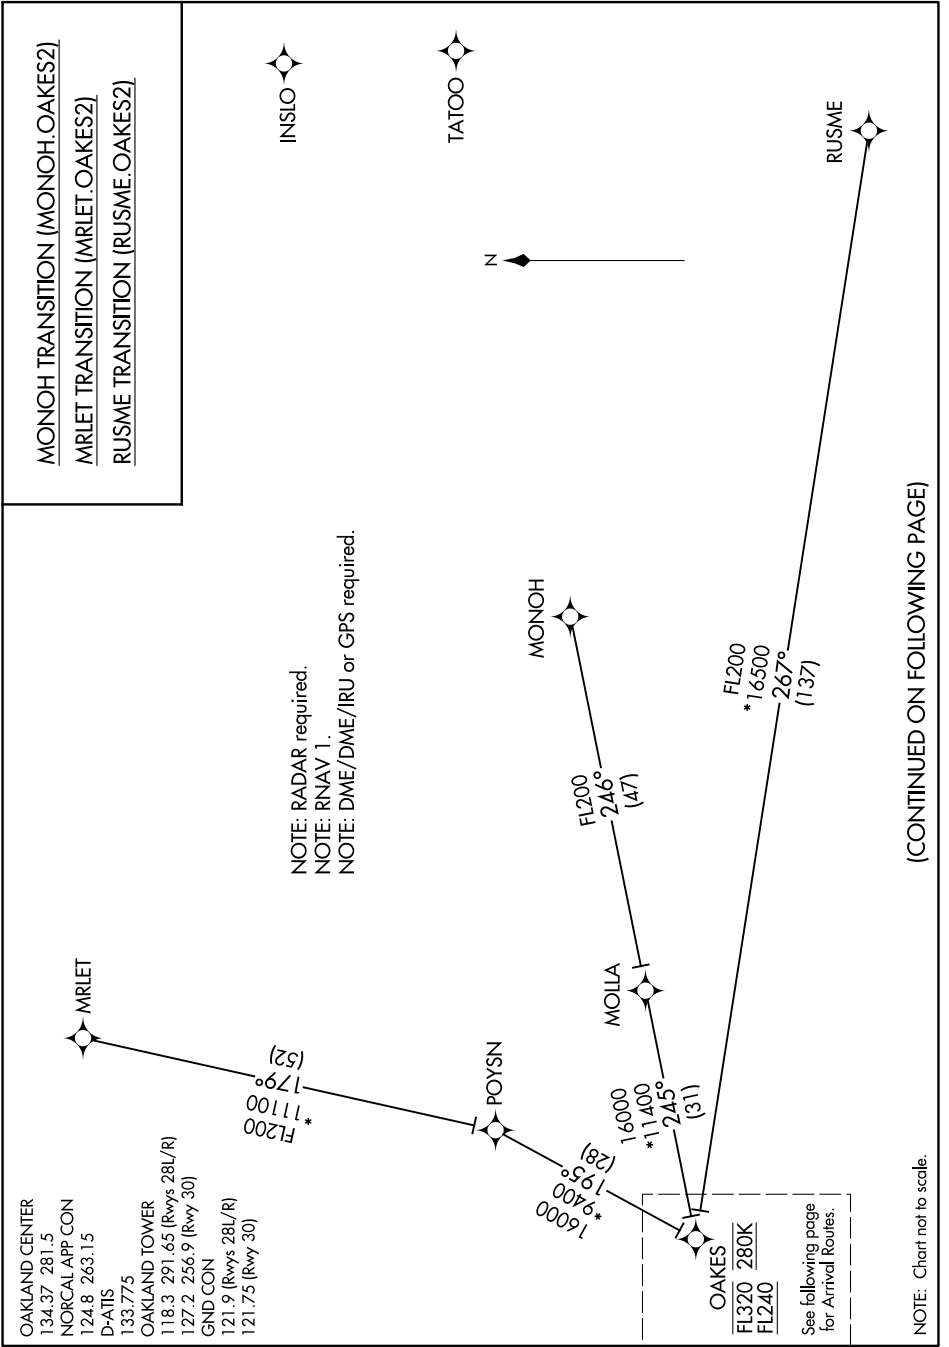

OAKES TWO ARRIVAL (RNAV) Transition Routes

SW-2, 28 NOV 2024 to 26 DEC 2024

OAKES TWO ARRIVAL (RNAV) Transition Routes

SW-2, 28 NOV 2024 to 26 DEC 2024