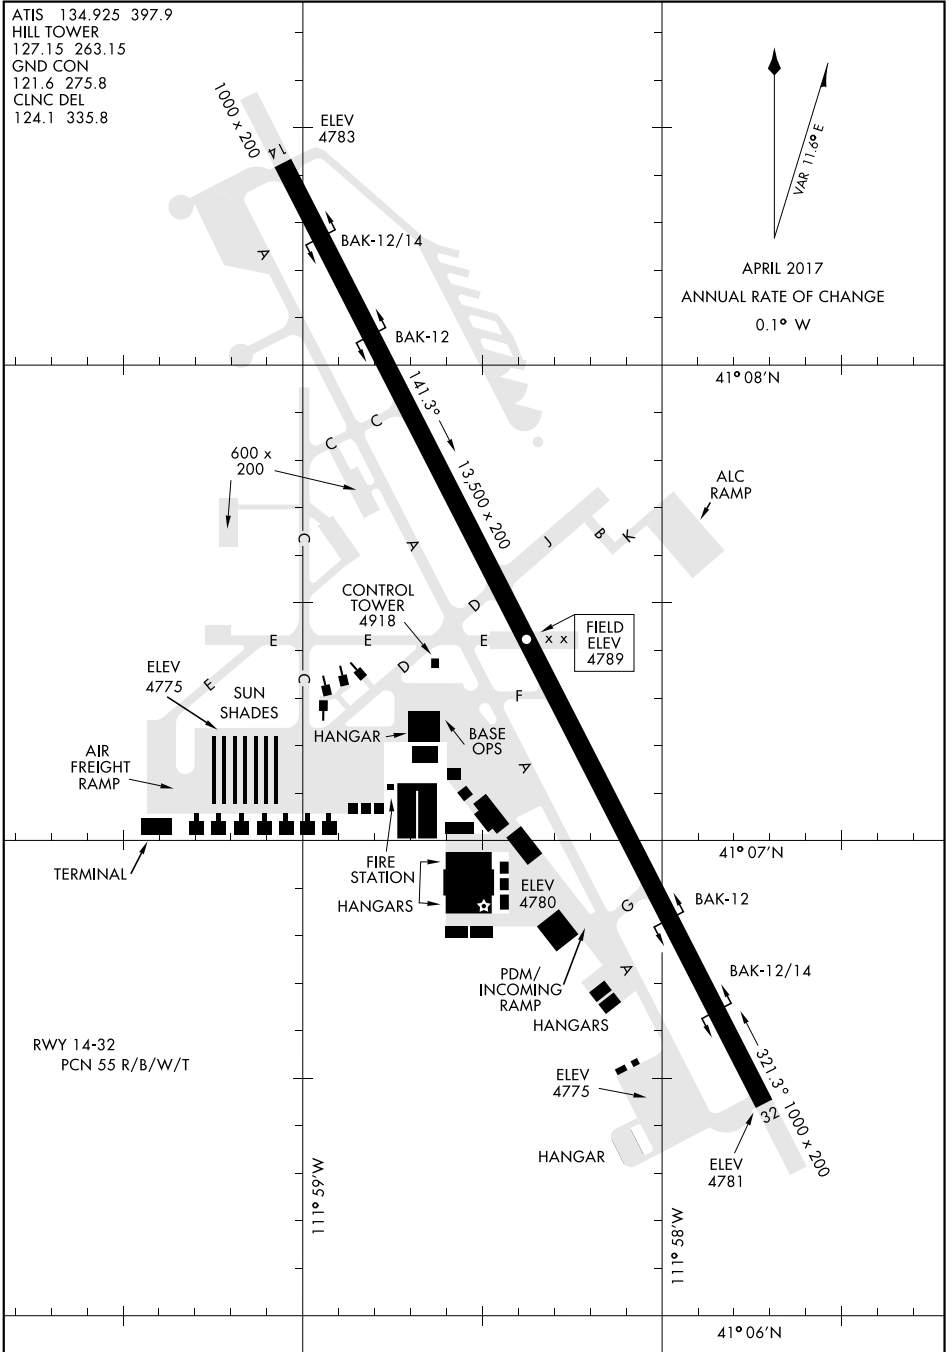

17117

AIRPORT DIAGRAM

AFD-296 [USAF]

HILL AFB (KHIF)

OGDEN, UTAH

ATIS 134.925 397.9
 HILL TOWER
 127.15 263.15
 GND CON
 121.6 275.8
 CLNC DEL
 124.1 335.8

APRIL 2017
 ANNUAL RATE OF CHANGE
 0.1° W

SW-4, 28 NOV 2024 to 26 DEC 2024

SW-4, 28 NOV 2024 to 26 DEC 2024

AIRPORT DIAGRAM

OGDEN, UTAH

HILL AFB (KHIF)