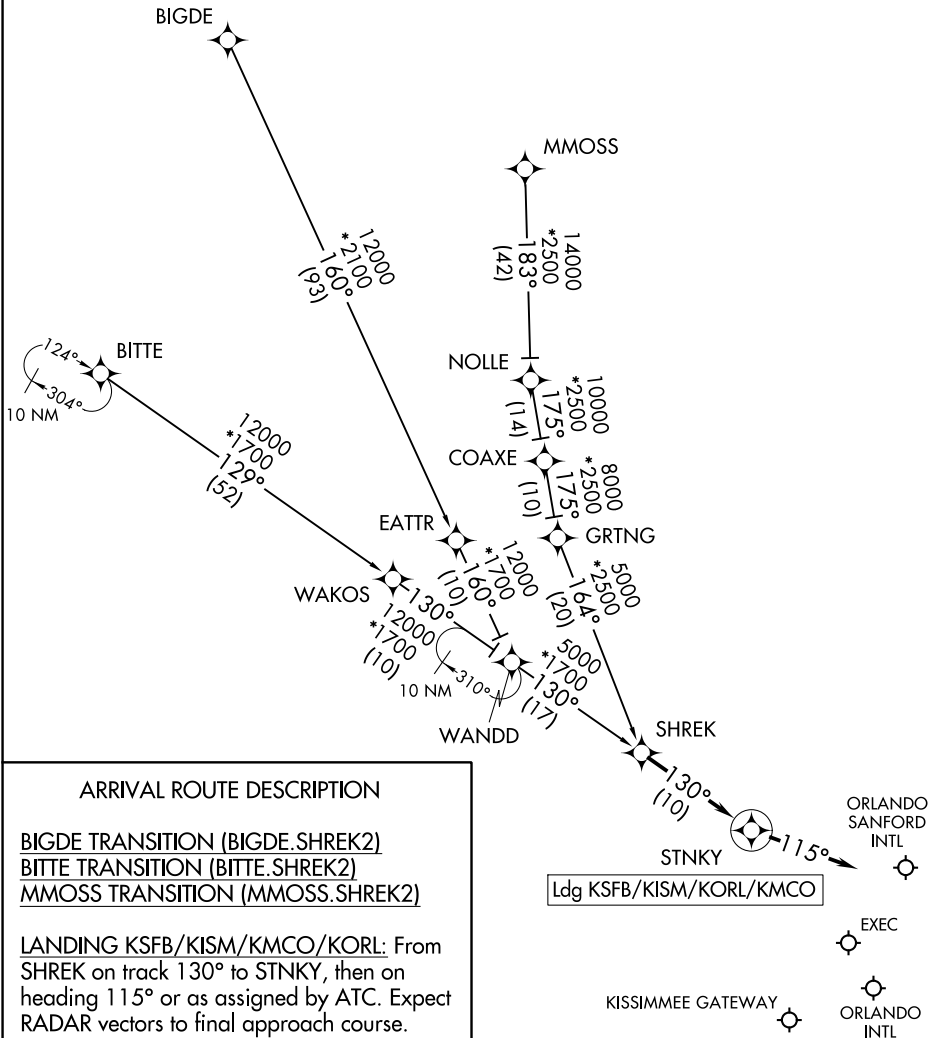

# SHREK TWO ARRIVAL (RNAV)

ORLANDO, FLORIDA

RNAV 1 - DME/DME/IRU or GPS.

RADAR required.

ORLANDO APP CON 134.05 339.8  
 JACKSONVILLE APP CON 128.675 263.05  
 ISM ATIS 128.775  
 MCO D-ATIS ARR 121.25  
 ORL ATIS 127.25  
 SFB ATIS 125.975

NOTE: Jets landing ISM and ORL, ATC assigned only.  
 NOTE: Turboprops and props only landing MCO.  
 NOTE: Landing all airports, expect RADAR vectors after STINKY.

SE-3, 28 NOV 2024 to 26 DEC 2024

SE-3, 28 NOV 2024 to 26 DEC 2024

# SHREK TWO ARRIVAL (RNAV)

(SHREK.SHREK2) 02DEC21

ORLANDO, FLORIDA