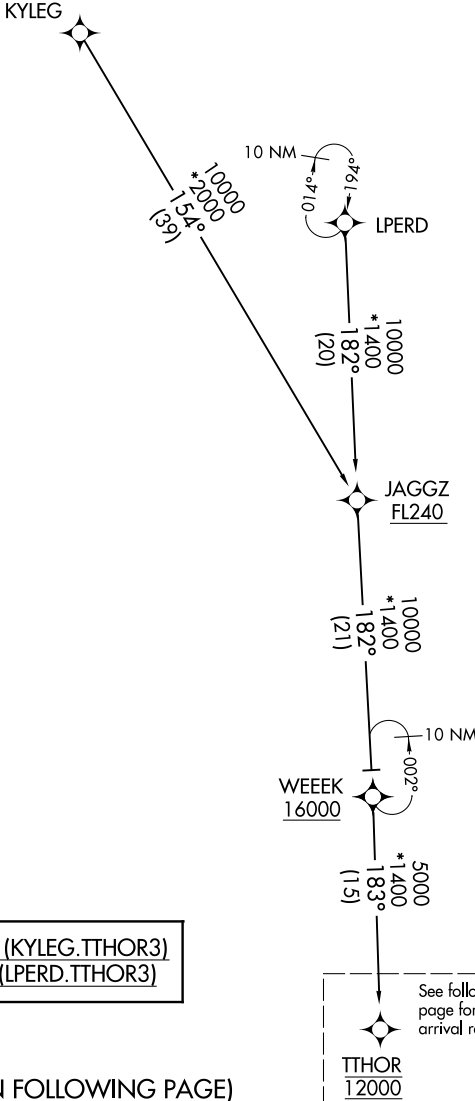

TTHOR THREE ARRIVAL (RNAV) Transition Routes

ORLANDO, FLORIDA

ORLANDO APP CON
 119.775 351.9
 DAYTONA APP CON
 118.85 353.825
 DAB ATIS
 132.875
 EVB ATIS
 124.625
 LEE ATIS
 134.325
 ORL ATIS
 127.25
 OMN ATIS
 118.475
 SFB ATIS
 125.975

RNAV 1 - DME/DME/IRU or GPS.
 RADAR required.

NOTE: Jet and turboprop aircraft only.

KYLEG TRANSITION (KYLEG.TTHOR3)
 LPERD TRANSITION (LPERD.TTHOR3)

(CONTINUED ON FOLLOWING PAGE)

NOTE: Chart not to scale.

SE-3, 28 NOV 2024 to 26 DEC 2024

SE-3, 28 NOV 2024 to 26 DEC 2024