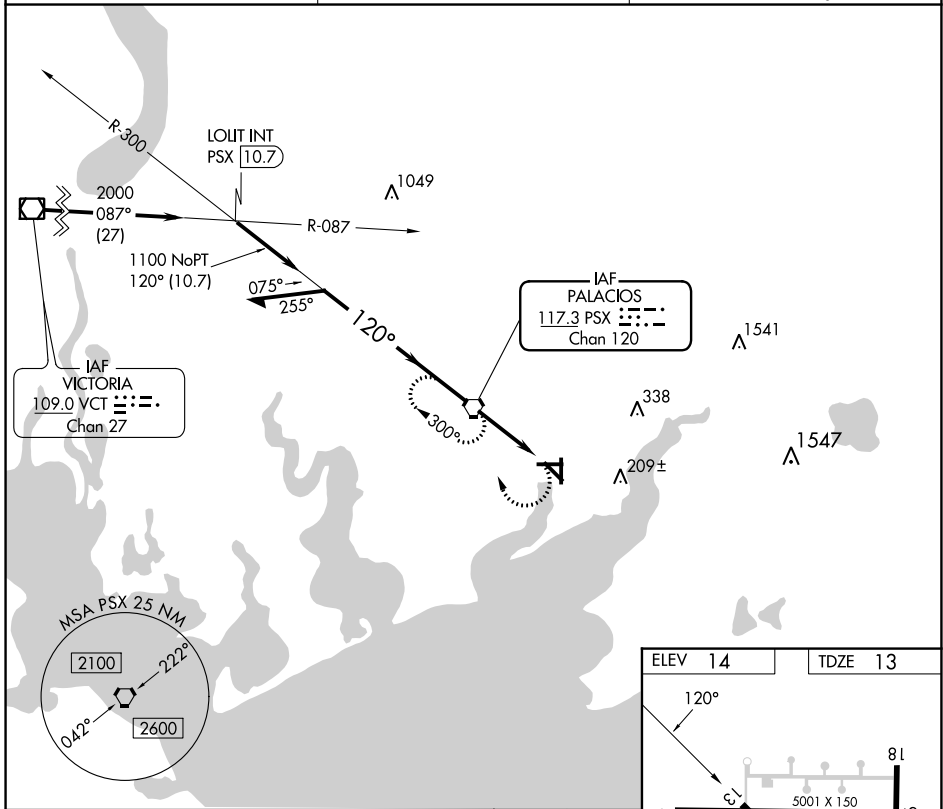

VORTAC PSX 117.3 Chan 120	APP CRS 120°	Rwy Idg TDZE 13 Apt Elev 14	5001
---	------------------------	---	-------------

VOR RWY 13

PALACIOS MUNI (PSX)

⚠ When local altimeter setting not received, use Port Lavaca altimeter setting: increase all MDA's 60 feet and S-13 Cat C/D and Circling Cat C/D visibility ¼ SM. Rwy 13 helicopter visibility reduction below ¾ SM NA. Circling Rwy 8, 18, 26, 31, 36 NA at night.

MISSED APPROACH: Climbing right turn to 2000 direct PSX VORTAC and hold.

ASOS
118.025

HOUSTON CENTER
135.05 353.6

UNICOM
122.8 (CTAF) 0

SC-5, 28 NOV 2024 to 26 DEC 2024

SC-5, 28 NOV 2024 to 26 DEC 2024

CATEGORY	A	B	C	D
S-13		380-1 367 (400-1)		380-1¼ 367 (400-1¼)
CIRCLING	460-1 446 (500-1)	480-1 466 (500-1)	560-1½ 546 (600-1½)	700-2¼ 686 (700-2¼)

REIL Rwys 13 and 31				
MIRL Rwy 13-31 0				
	FAF to MAP 3.3 NM			
Knots	60	90	120	150 180
Min:Sec	3:18	2:12	1:39	1:19 1:06