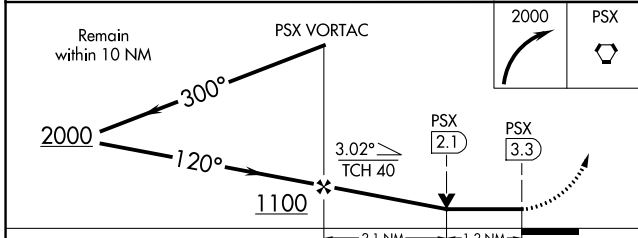

MISSED APPROACH: Climbing right turn to 2000 direct PSX VORTAC and hold.

ASOS
118.025

HOUSTON CENTER
135.05 353.6

UNICOM
122.8 (CTAF) 0

SC-5, 28 NOV 2024 to 26 DEC 2024

SC-5, 28 NOV 2024 to 26 DEC 2024

CATEGORY	A	B	C	D
S-13		380-1 367 (400-1)		380-1¼ 367 (400-1¼)
CIRCLING	460-1 446 (500-1)	480-1 466 (500-1)	560-1½ 546 (600-1½)	700-2¼ 686 (700-2¼)