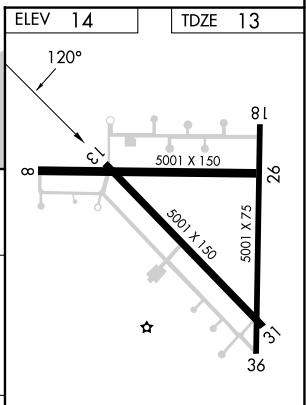

MISSED APPROACH: Climbing right turn to 2000 direct PSX VORTAC and hold.

ASOS
118.025

HOUSTON CENTER
135.05 353.6

UNICOM
122.8 (CTAF) 0

SC-5, 28 NOV 2024 to 26 DEC 2024

SC-5, 28 NOV 2024 to 26 DEC 2024

CATEGORY	A	B	C	D
S-13		380-1 367 (400-1)		380-1¼ 367 (400-1¼)
CIRCLING	460-1 446 (500-1)	480-1 466 (500-1)	560-1½ 546 (600-1½)	700-2¼ 686 (700-2¼)