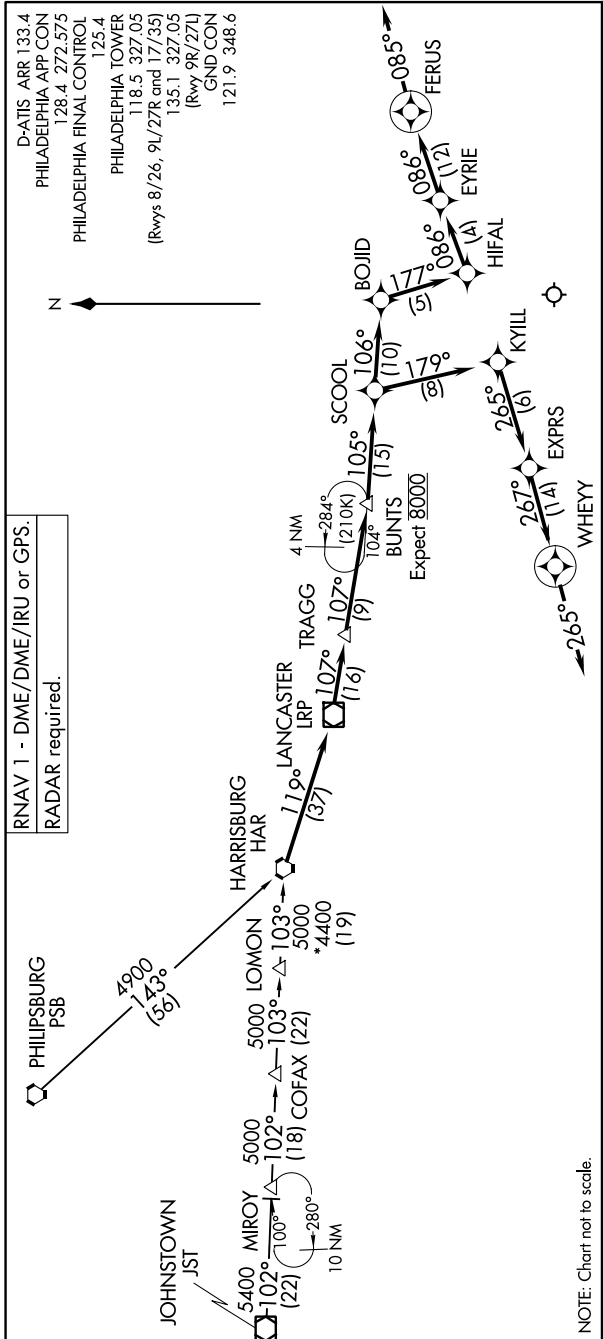

# BOJID FOUR ARRIVAL (RNAV)

NE-4, 28 NOV 2024 to 26 DEC 2024

## ARRIVAL ROUTE DESCRIPTION

JOHNSTOWN TRANSITION (JST.BOJID4):  
PHILIPSBURG TRANSITION (PSB.BOJID4):

From HAR VORTAC on track 119° to LRP LANCASTER, then on track 107° to TRAGG, then on track 107° to SCOOOL, then on track 107° to BUNTS, then on track 107° to TRAGG, then on track 107° to BUNTS, then on track 107° to SCOOOL, then on track 105° to SCOOOL, then on track 179° to KYILL, then on track 265° to EXPRS, then on track 267° to WHEYY, then on heading 265°. Expect RADAR vectors to final approach course.

LANDING RUNWAYS 27L/R: From BUNTS on track 105° to SCOOOL, then on track 106° to BOJID, then on track 177° to HIFAL, then on track 086° to EYRIE, then on heading 085°. Expect RADAR vectors to final approach course.

NE-4, 28 NOV 2024 to 26 DEC 2024