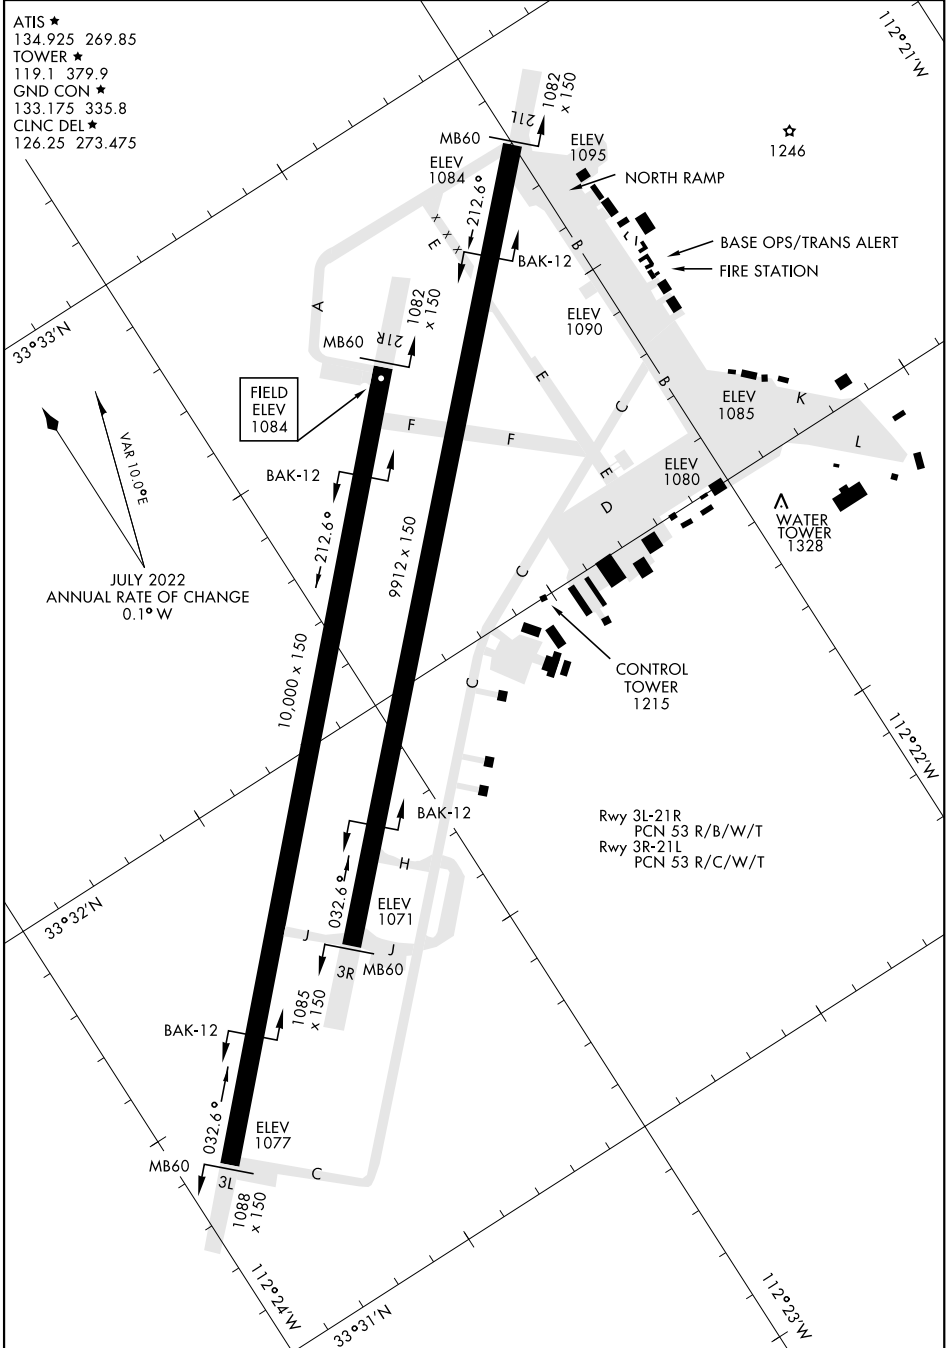

AIRPORT DIAGRAM

[USAF]

LUKE AFB (KLUF)

GLENDALE, ARIZONA

ATIS ★
 134.925 269.85
 TOWER ★
 119.1 379.9
 GND CON ★
 133.175 335.8
 CLNC DEL ★
 126.25 273.475

☆
 1246

JULY 2022
 ANNUAL RATE OF CHANGE
 0.1° W

SW-4, 28 NOV 2024 to 26 DEC 2024

SW-4, 28 NOV 2024 to 26 DEC 2024

Rwy 3L-21R
 PCN 53 R/B/W/T
 Rwy 3R-21L
 PCN 53 R/C/W/T

AIRPORT DIAGRAM

GLENDALE, ARIZONA

LUKE AFB (KLUF)