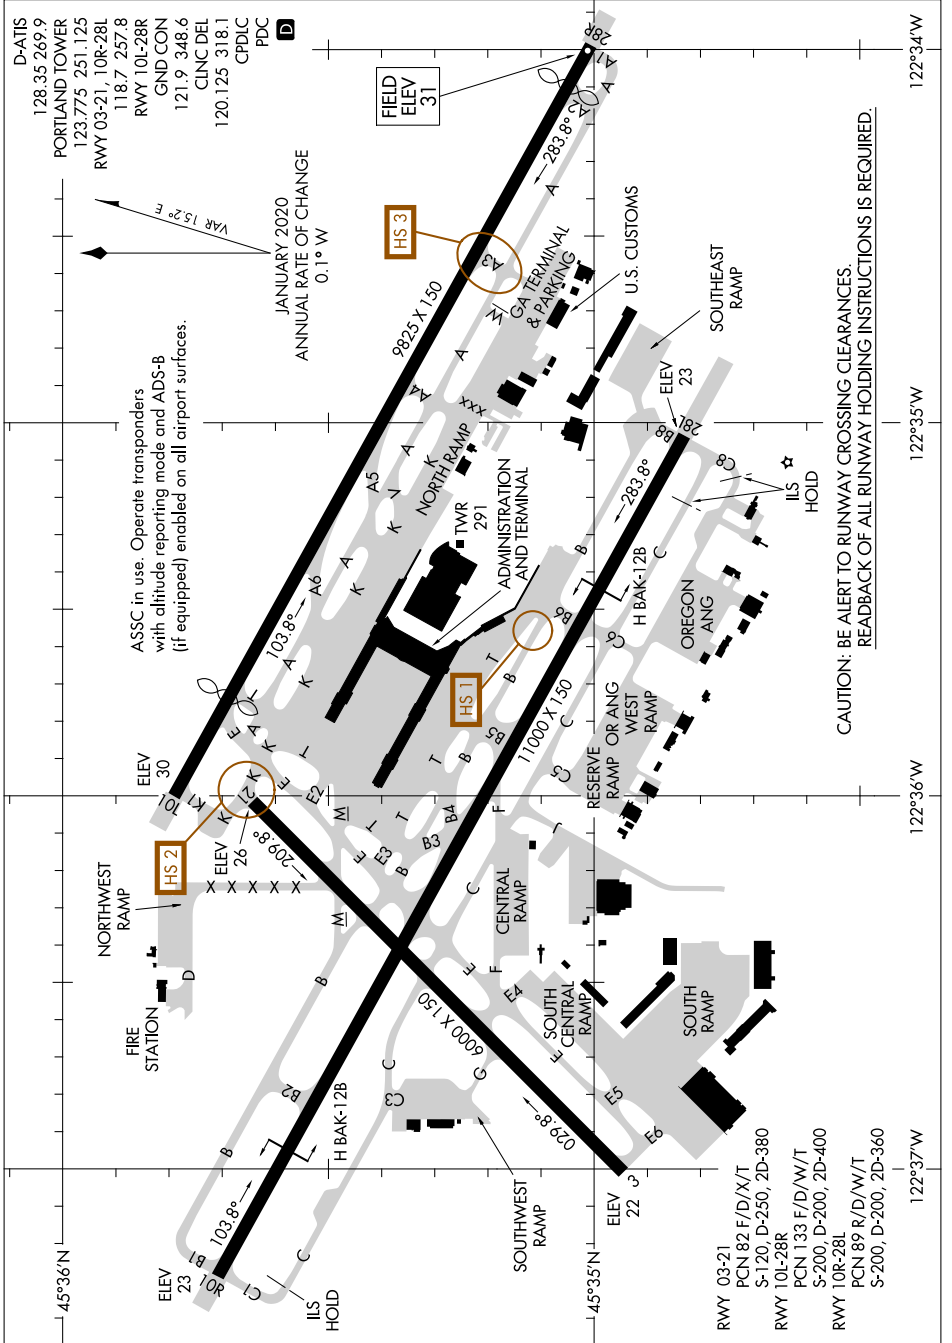

AIRPORT DIAGRAM

AL-330 (FAA)

PORTLAND INTL (PDX)
PORTLAND, OREGON

NW-1, 28 NOV 2024 to 26 DEC 2024

AIRPORT DIAGRAM

PORTLAND, OREGON
PORTLAND INTL (PDX)

NW-1, 28 NOV 2024 to 26 DEC 2024