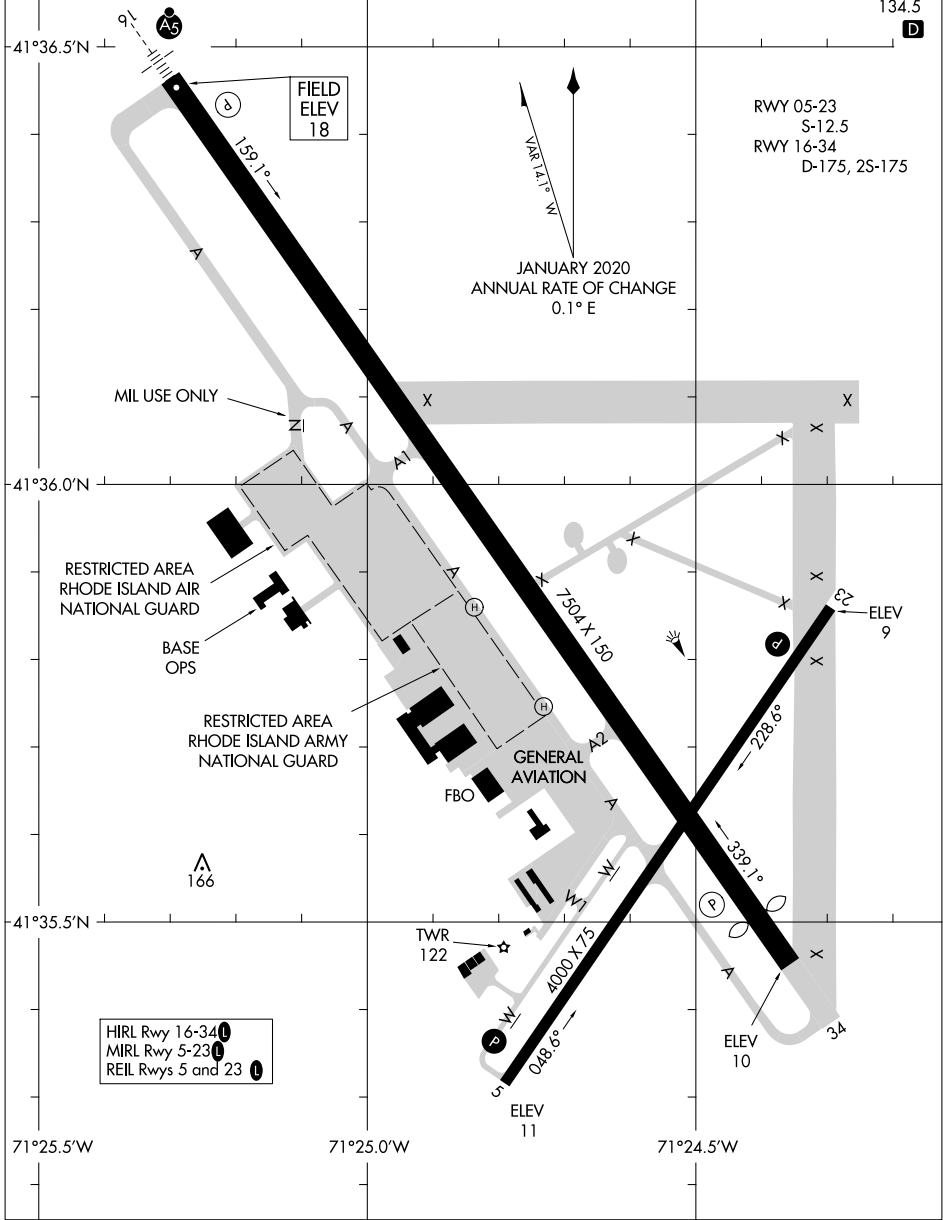

# AIRPORT DIAGRAM

AL-338 (FAA)

QUONSET STATE (OQU)  
NORTH KINGSTOWN, RHODE ISLAND

CAUTION: BE ALERT TO RUNWAY CROSSING CLEARANCES.  
READBACK OF ALL RUNWAY HOLDING INSTRUCTIONS IS REQUIRED.

ATIS\* 118.6  
QUONSET TOWER\* 126.35 (CTAF) 252.9  
GND CON 134.5  
CLNC DEL 134.5  
**D**

NE-1, 28 NOV 2024 to 26 DEC 2024

NE-1, 28 NOV 2024 to 26 DEC 2024