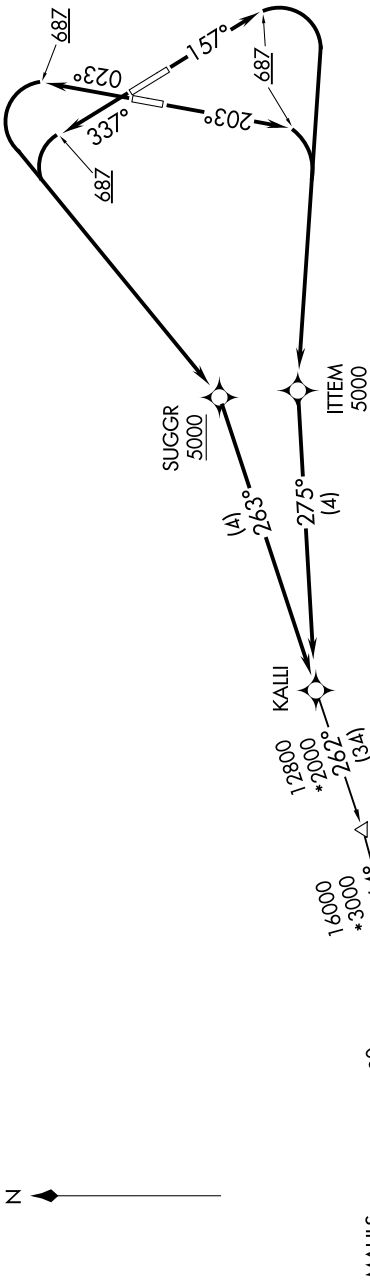

KALLI SEVEN DEPARTURE (RNAV)

TOP ALTITUDE:
5000

TAKEOFF MINIMUMS

Rwys 2, 16, 20, 34: Standard with minimum climb of 500' per NM to 687.

- ATIS 119.15 263.025
- CINC DEL 127.55 348.6
- GND CON 121.9 348.6
- RICHMOND TOWER 121.1 257.8
- POTOMAC DEP CON 126.75 307.2