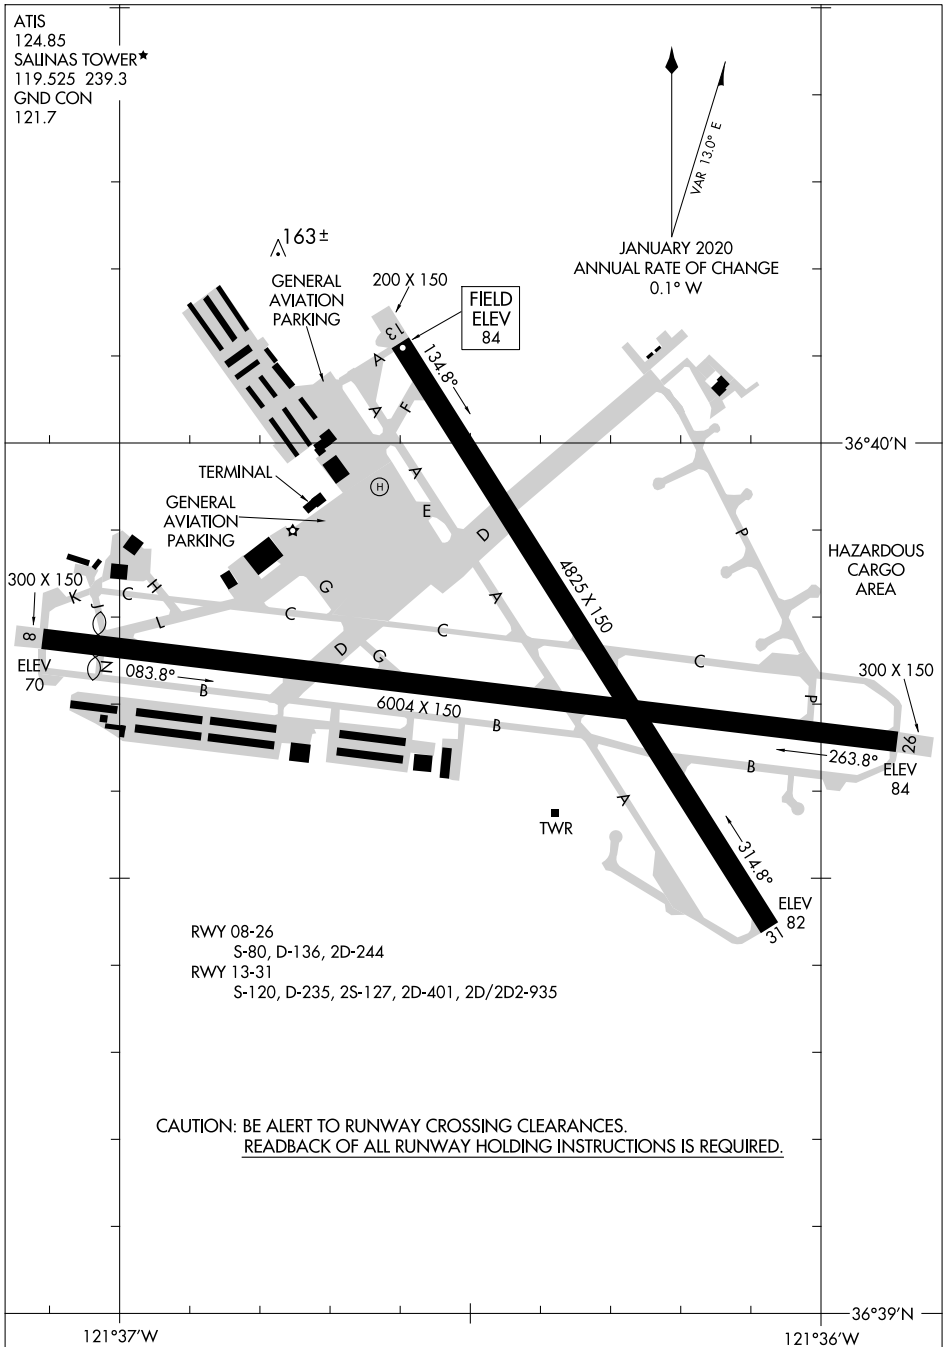

23278

AIRPORT DIAGRAM

AL-363 (FAA)

SALINAS MUNI (SNS)
SALINAS, CALIFORNIA

ATIS
124.85
SALINAS TOWER*
119.525 239.3
GND CON
121.7

VAR 130° E
JANUARY 2020
ANNUAL RATE OF CHANGE
0.1° W

SW-2, 28 NOV 2024 to 26 DEC 2024

SW-2, 28 NOV 2024 to 26 DEC 2024

AIRPORT DIAGRAM

23278

SALINAS, CALIFORNIA
SALINAS MUNI (SNS)