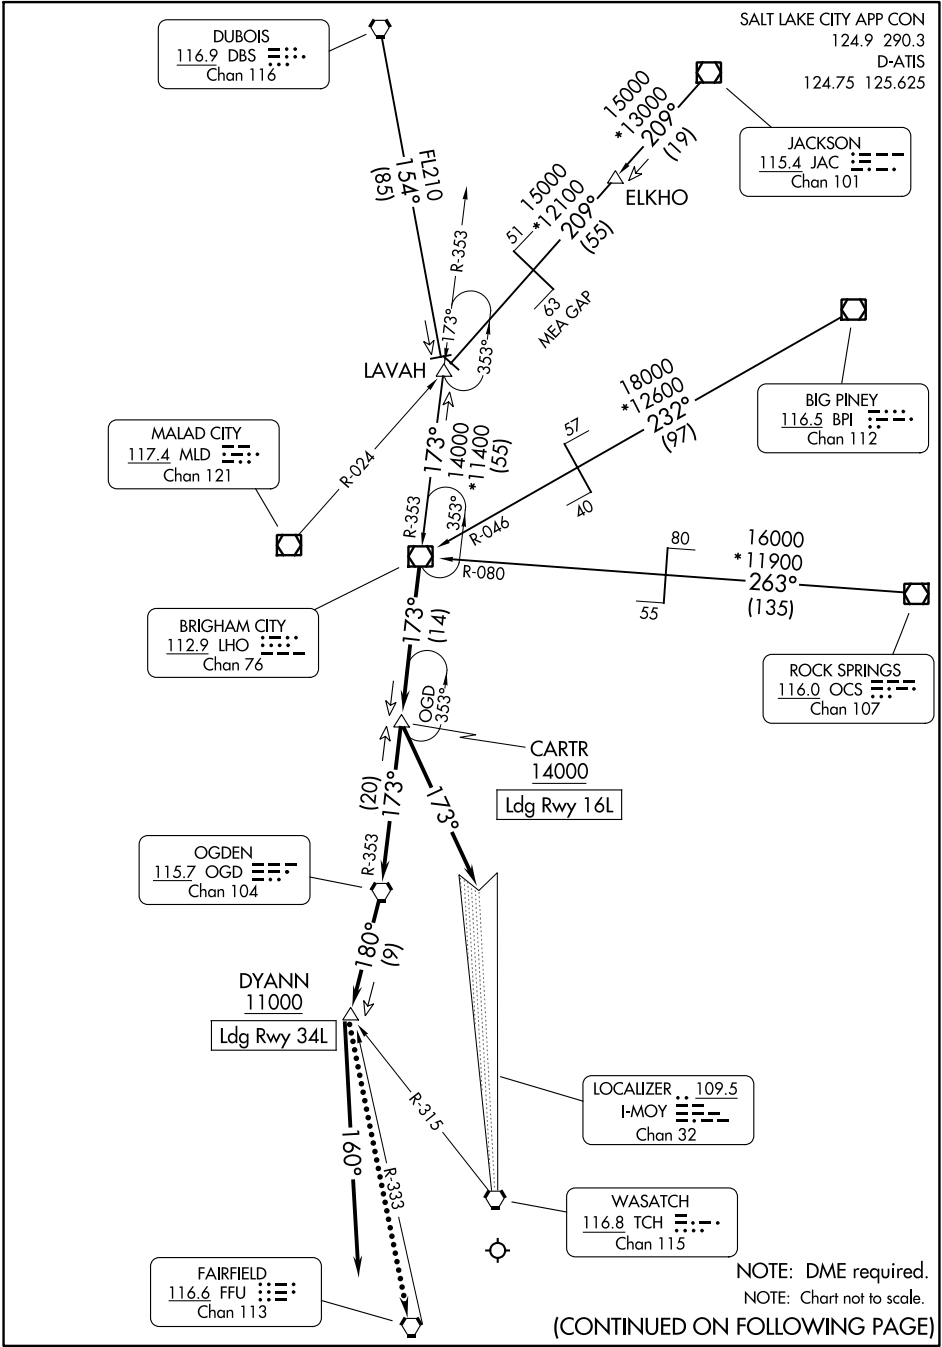

(LHO.LHO5) 24025

BRIGHAM CITY FIVE ARRIVAL

AL-365 (FAA)

SALT LAKE CITY INTL (SLC)
SALT LAKE CITY, UTAH

SW-4, 28 NOV 2024 to 26 DEC 2024

SW-4, 28 NOV 2024 to 26 DEC 2024

NOTE: DME required.

NOTE: Chart not to scale.

(CONTINUED ON FOLLOWING PAGE)

BRIGHAM CITY FIVE ARRIVAL

(LHO.LHO5) 15JUN23

SALT LAKE CITY, UTAH
SALT LAKE CITY INTL (SLC)