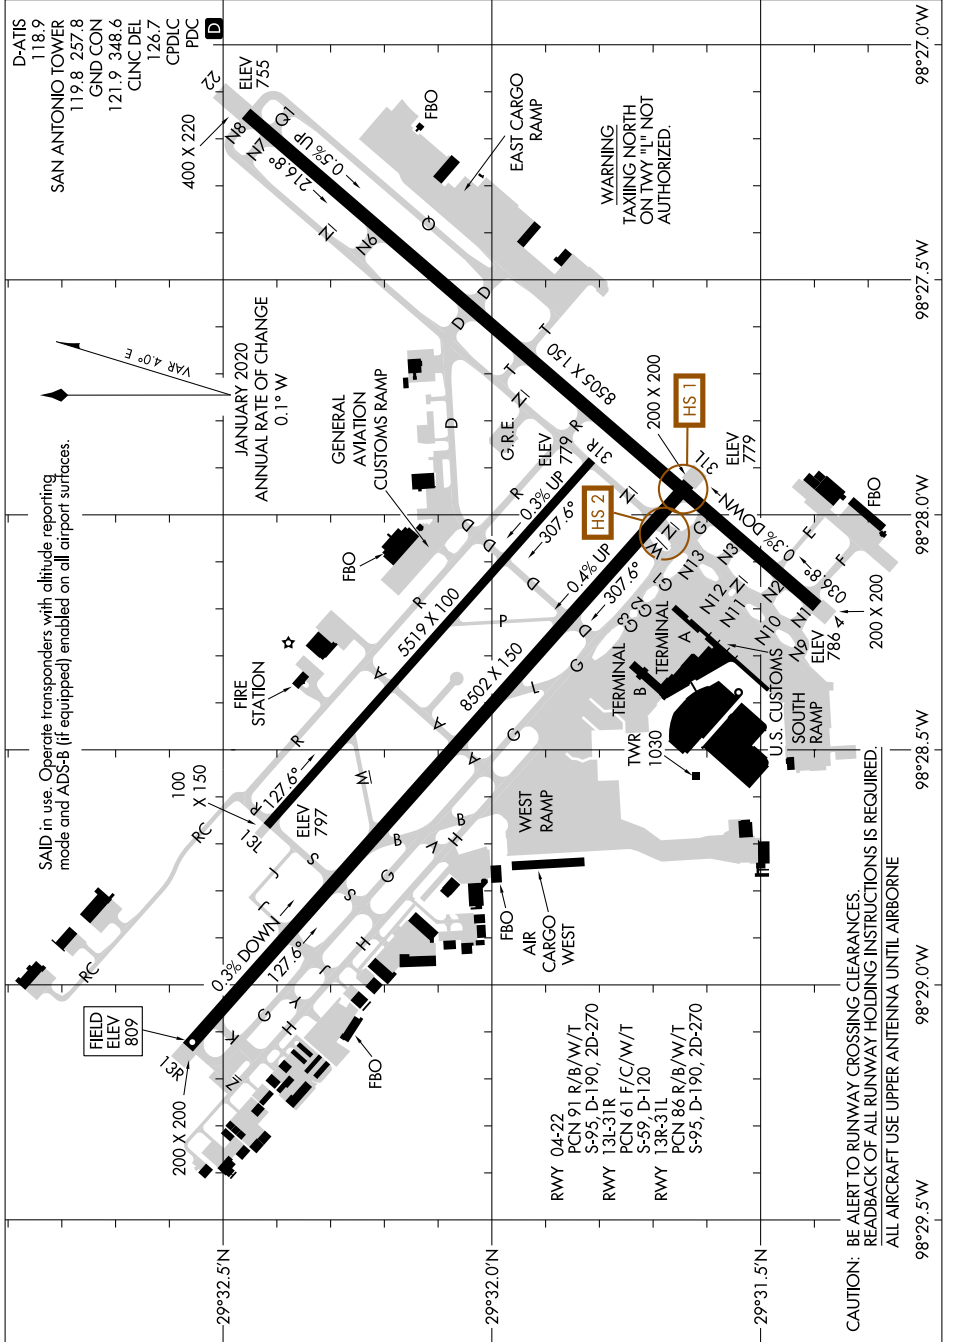

AIRPORT DIAGRAM

AL-369 (FAA)

SAN ANTONIO INTL (SAT)

SAN ANTONIO, TEXAS

AIRPORT DIAGRAM

SAN ANTONIO, TEXAS

SAN ANTONIO INTL (SAT)

SC-3, 28 NOV 2024 to 26 DEC 2024

SC-3, 28 NOV 2024 to 26 DEC 2024

CAUTION: BE ALERT TO RUNWAY CROSSING CLEARANCES.
REARBACK OF ALL RUNWAY HOLDING INSTRUCTIONS IS REQUIRED.
ALL AIRCRAFT USE UPPER ANTENNA UNTIL AIRBORNE

WARNING
TAXIING NORTH
ON TWY "1" NOT
AUTHORIZED.