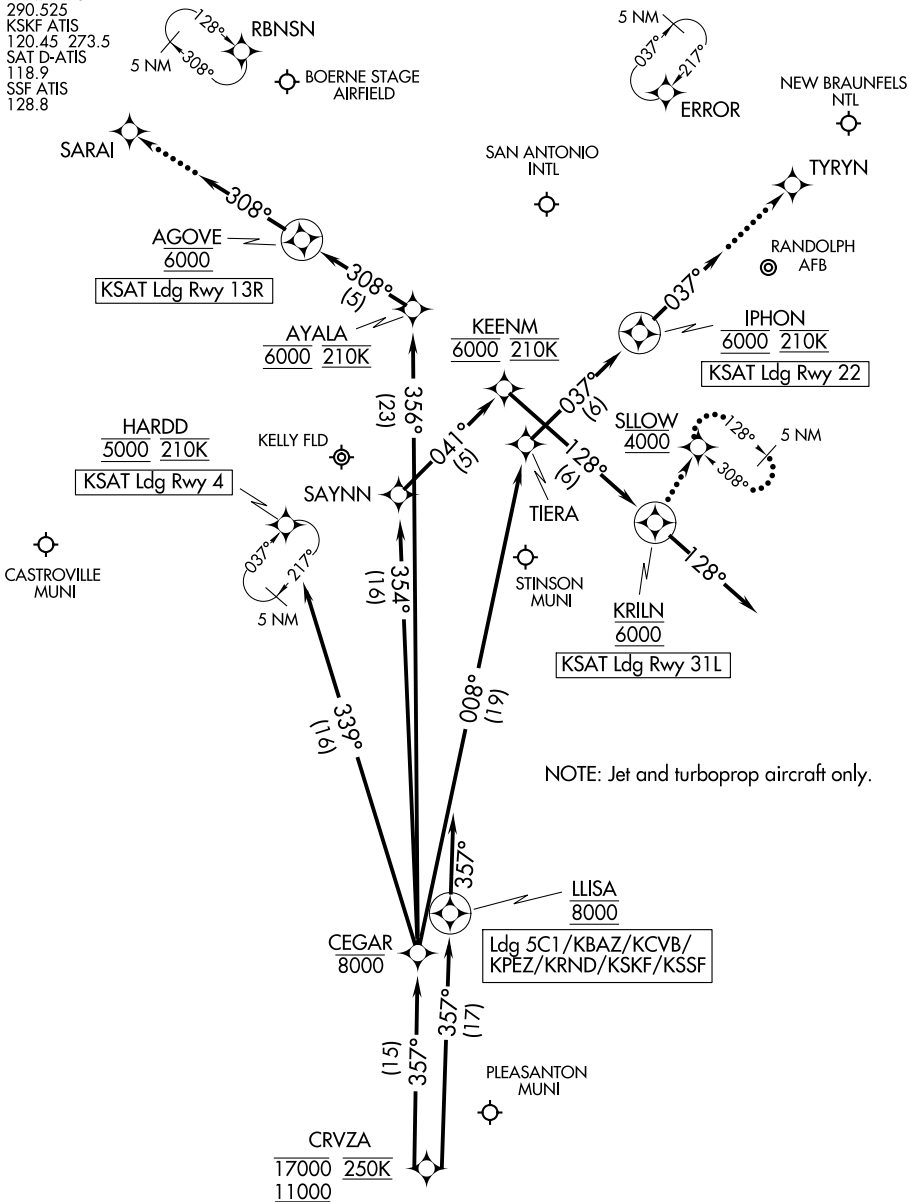

# CRVZA ONE ARRIVAL (RNAV) Arrival Routes

SAN ANTONIO, TEXAS

SAN ANTONIO APP CON  
 125.7 290.225  
 BAZ ATIS  
 119.325  
 KRND ATIS ★  
 290.525  
 KSKF ATIS  
 120.45 273.5  
 SAT D-ATIS  
 118.9  
 SSF ATIS  
 128.8

RNAV 1 - DME/DME/IRU or GPS.

RADAR required.

NOTE: Chart not to scale.

(CONTINUED ON FOLLOWING PAGE)

SC-3, 28 NOV 2024 to 26 DEC 2024

SC-3, 28 NOV 2024 to 26 DEC 2024