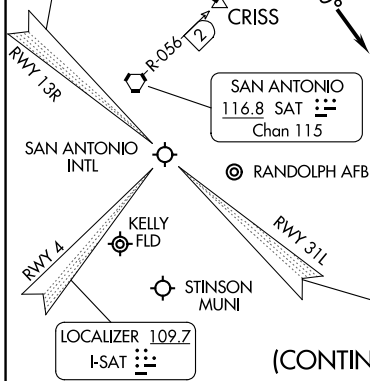

GOOCH SPRINGS
 112.5 AGJ
 Chan 72

STONEWALL
 113.8 STV
 Chan 85

MARCS
 TURBOJET VERTICAL
 NAVIGATION PLANNING
 INFORMATION
 Expect 13000

CENTEX
 112.8 CWK
 Chan 75

LUFKIN
 112.1 LFK
 Chan 58

LOCALIZER 110.9
 I-ANT
 Chan 46

INDUSTRY
 110.2 IDU
 Chan 39

TROOP

CRISS

BRAUN

CRAYS

NOTE: RADAR required.

MARCS ONE ARRIVAL

SAN ANTONIO, TEXAS