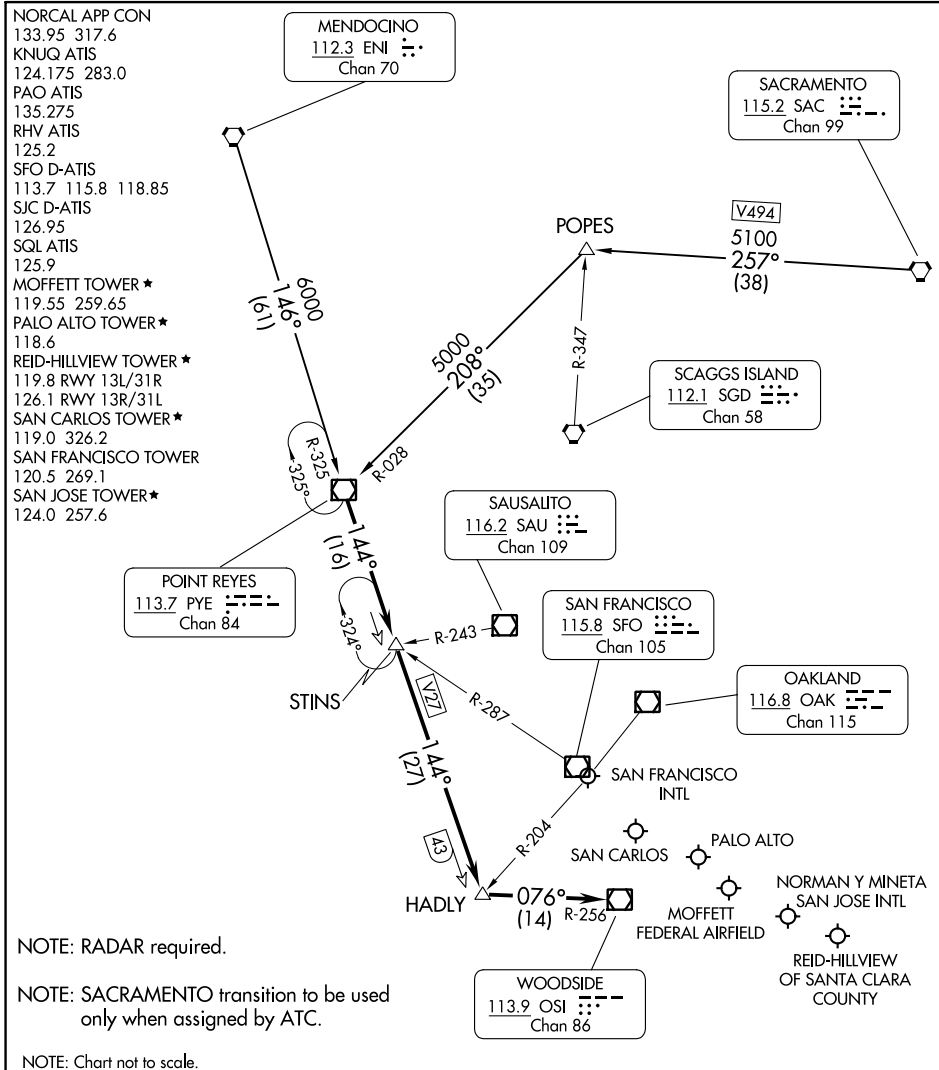

(PYE.PYE3) 23334

POINT REYES THREE ARRIVAL

AL-375 (FAA)

SAN FRANCISCO, CALIFORNIA

SW-2, 28 NOV 2024 to 26 DEC 2024

SW-2, 28 NOV 2024 to 26 DEC 2024

ARRIVAL ROUTE DESCRIPTION

MENDOCINO TRANSITION (ENI.PYE3): From over ENI VORTAC on ENI R-146 and PYE R-325 to PYE VOR/DME. Thence. . .

SACRAMENTO TRANSITION (SAC.PYE3): From over SAC VORTAC on SAC R-257 and PYE R-028 to PYE VOR/DME. Thence. . .

. . . From over PYE VOR/DME on PYE R-144 to HADLY, then on OSI R-256 to OSI VOR/DME. Expect RADAR vectors to final approach course.

POINT REYES THREE ARRIVAL

(PYE.PYE3) 22JUN17

SAN FRANCISCO, CALIFORNIA