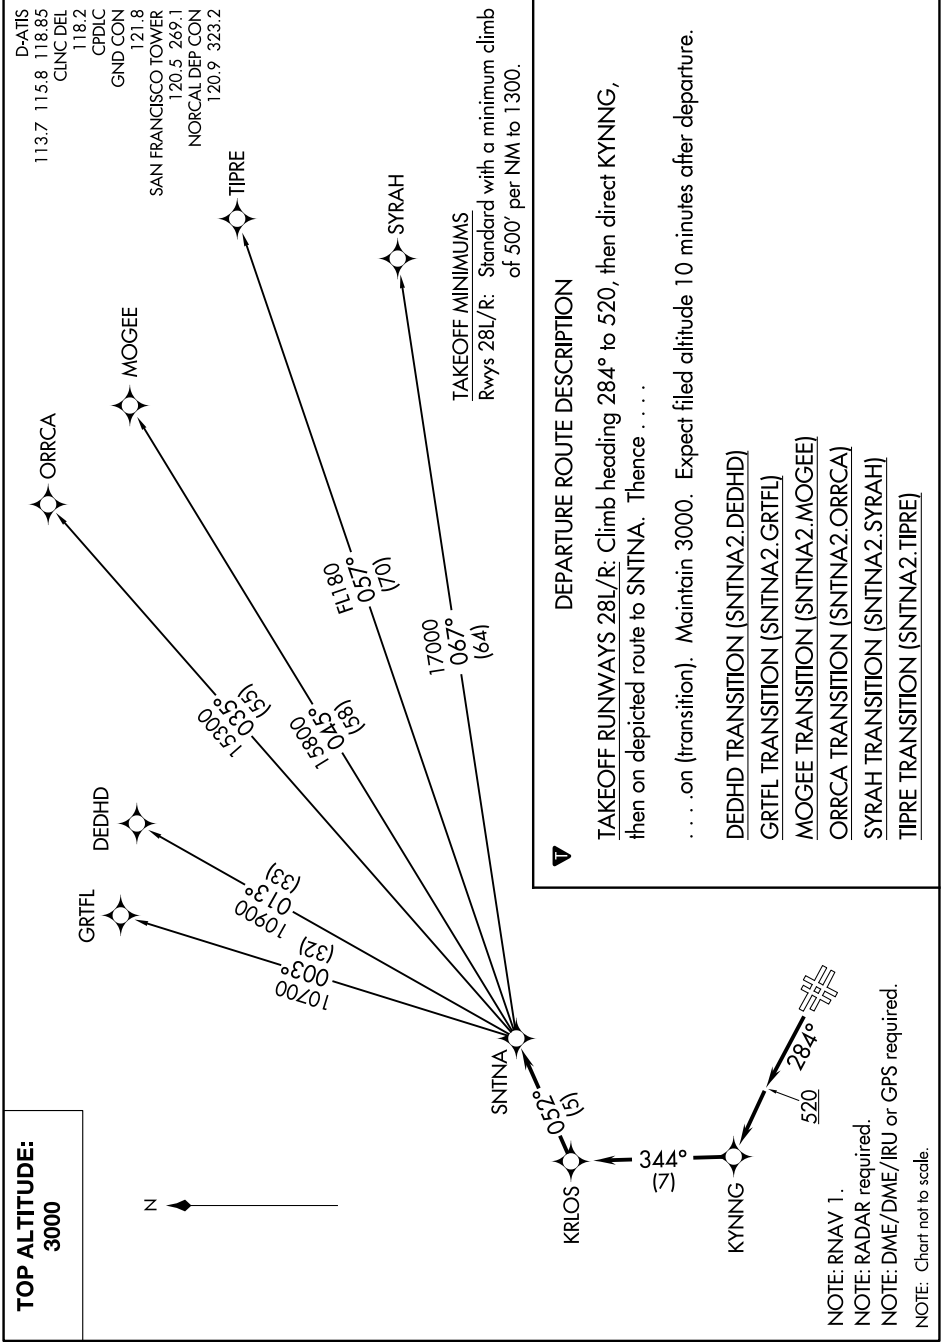

(SNTNA2.SNTNA) 17341

# SNTNA TWO DEPARTURE (RNAV)

AL-375 (FAA)

SAN FRANCISCO INTL (SFO)  
SAN FRANCISCO, CALIFORNIA

SW-2, 28 NOV 2024 to 26 DEC 2024

SW-2, 28 NOV 2024 to 26 DEC 2024

# SNTNA TWO DEPARTURE (RNAV)

(SNTNA2.SNTNA) 25JUN15

SAN FRANCISCO, CALIFORNIA  
SAN FRANCISCO INTL (SFO)