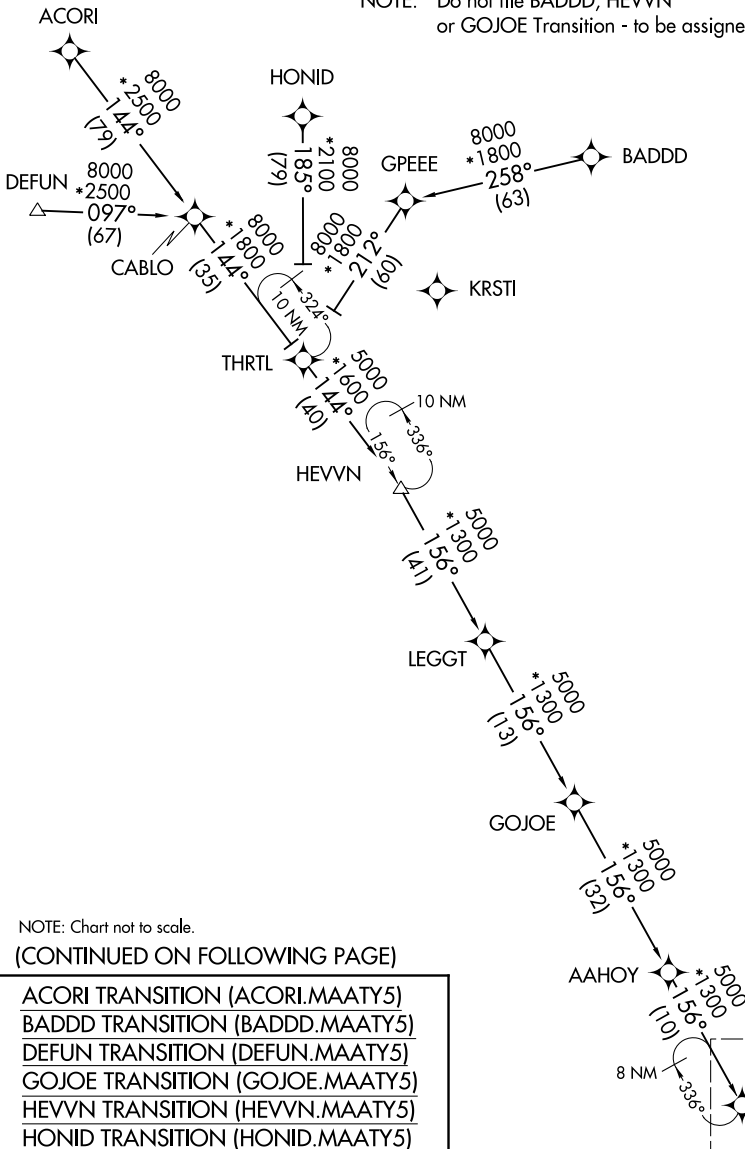

MAATY FIVE ARRIVAL (RNAV) Transition Routes

TAMPA, FLORIDA

TAMPA APP CON
118.8 239.3
KMCF ATIS
133.825 270.1
LAL ATIS
118.025
TPA D-ATIS
126.45

RNAV 1 - DME/DME/IRU or GPS.

RADAR required.

NOTE: Jet and turboprop aircraft only.
NOTE: Do not file BADDD, HEVVN
or GOJOE Transition - to be assigned by ATC.

NOTE: Chart not to scale.

(CONTINUED ON FOLLOWING PAGE)

- ACORI TRANSITION (ACORI.MAATY5)
- BADDD TRANSITION (BADDD.MAATY5)
- DEFUN TRANSITION (DEFUN.MAATY5)
- GOJOE TRANSITION (GOJOE.MAATY5)
- HEVVN TRANSITION (HEVVN.MAATY5)
- HONID TRANSITION (HONID.MAATY5)

See following page for arrival routes.

SE-3, 28 NOV 2024 to 26 DEC 2024

SE-3, 28 NOV 2024 to 26 DEC 2024