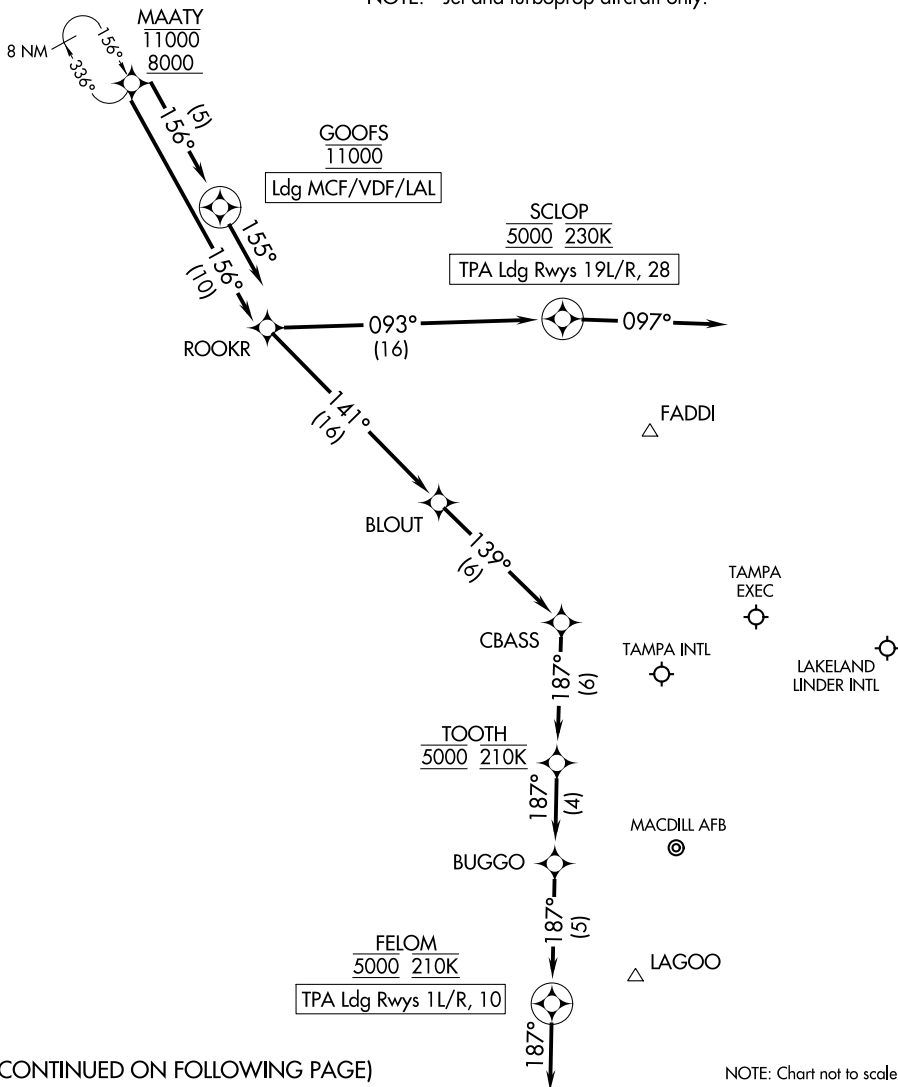

MAATY FIVE ARRIVAL (RNAV) Arrival Routes

TAMPA, FLORIDA

TAMPA APP CON
118.8 239.3
KMCF ATIS
133.825 270.1
LAL ATIS
118.025
TPA D-ATIS
126.45

RNAV 1 - DME/DME/IRU or GPS.

RADAR required.

NOTE: Jet and turboprop aircraft only.

(CONTINUED ON FOLLOWING PAGE)

NOTE: Chart not to scale.

SE-3, 28 NOV 2024 to 26 DEC 2024

SE-3, 28 NOV 2024 to 26 DEC 2024