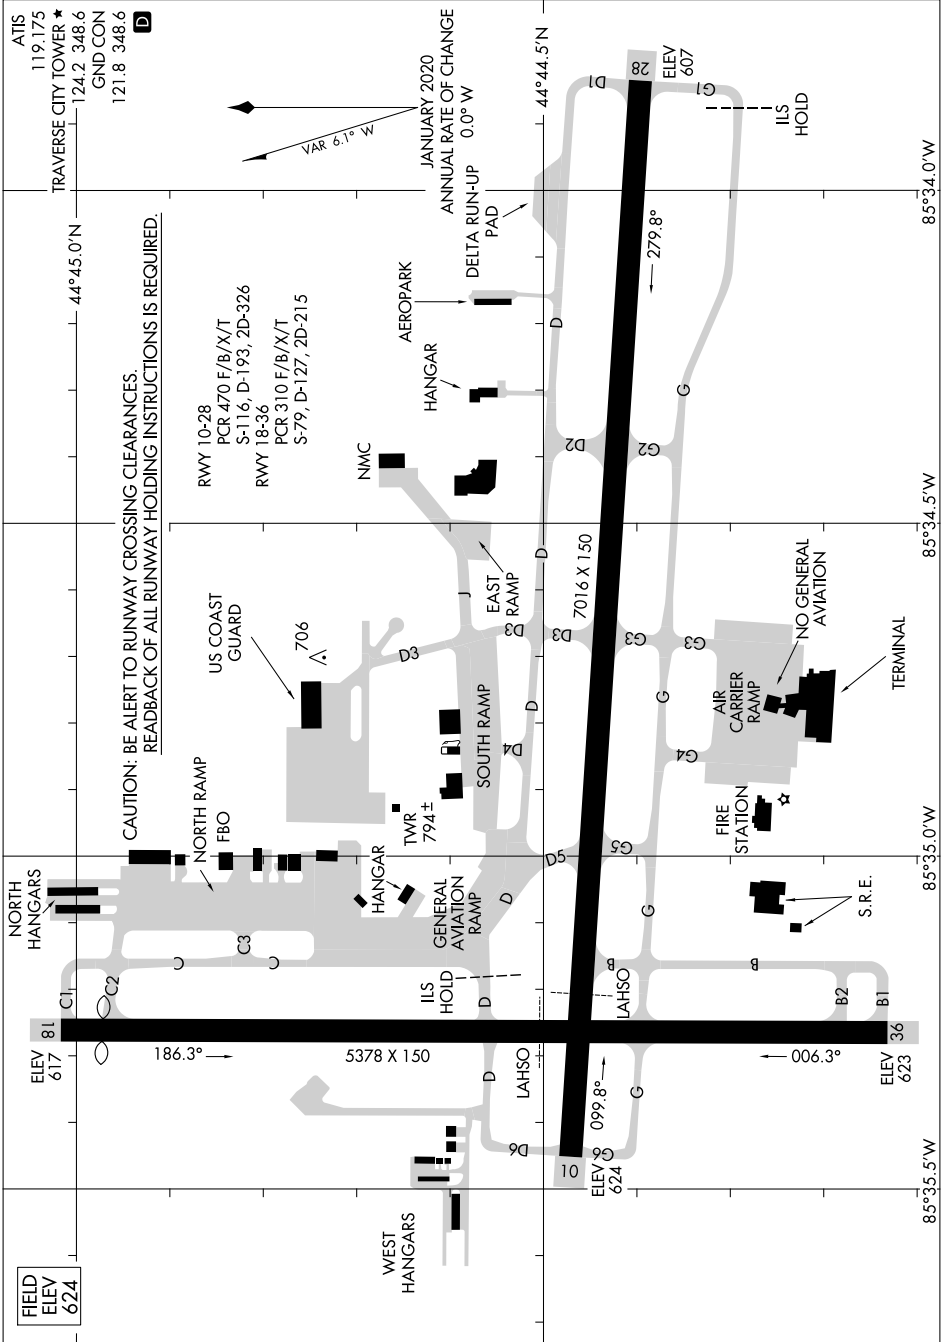

AIRPORT DIAGRAM

AL-425 (FAA)

CHERRY CAPITAL (TVC)
TRAVERSE CITY, MICHIGAN

EC-1, 28 NOV 2024 to 26 DEC 2024

CAUTION: BE ALERT TO RUNWAY CROSSING CLEARANCES.
READBACK OF ALL RUNWAY HOLDING INSTRUCTIONS IS REQUIRED.

FIELD
ELEV
624

EC-1, 28 NOV 2024 to 26 DEC 2024