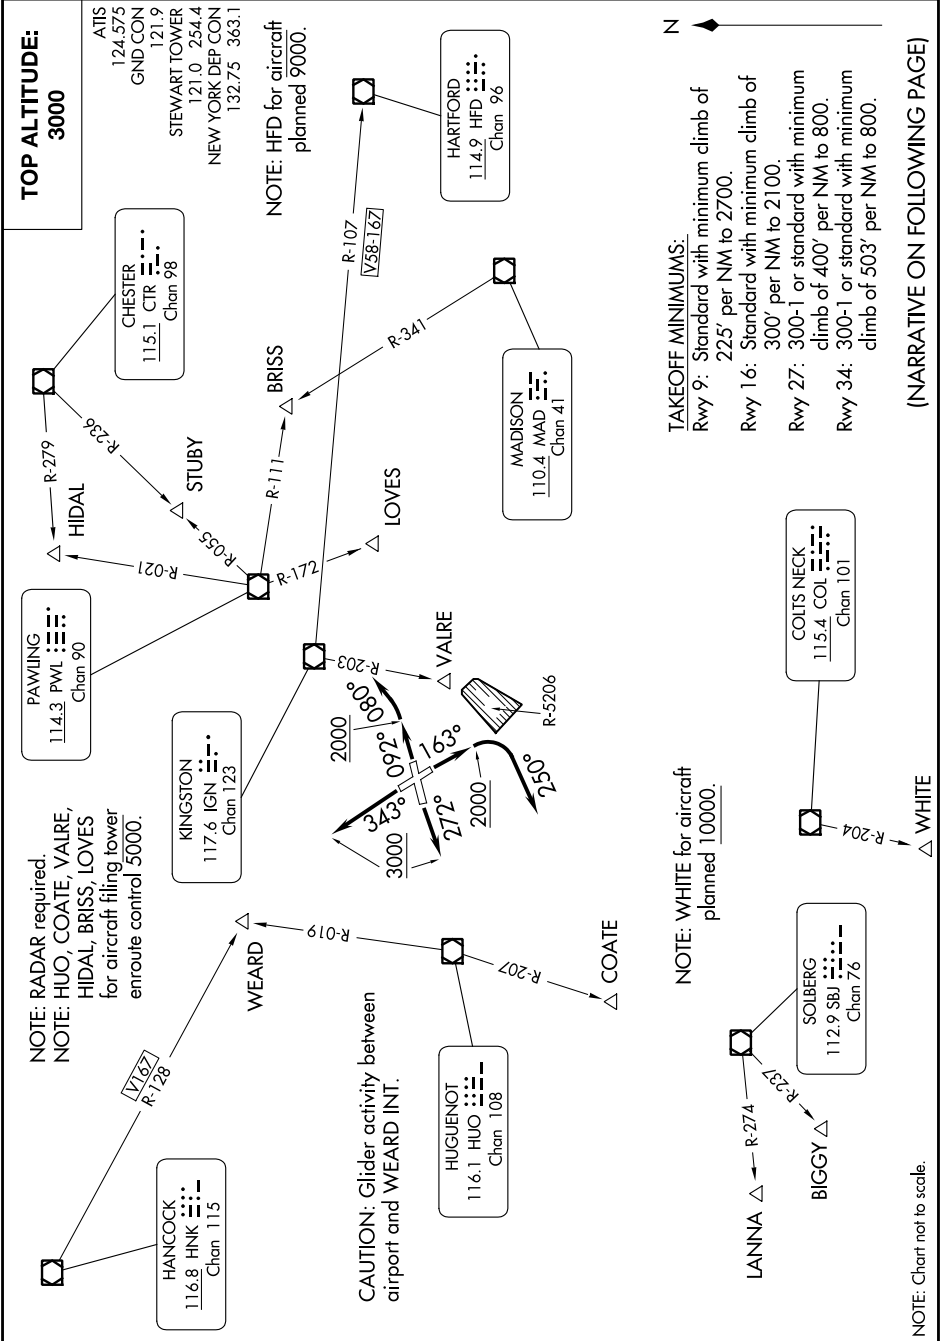

STEWART NINE DEPARTURE

AL-450 (FAA)

NEW YORK STEWART INTL (SWF)
NEW YORK, NEW YORK

NE-2, 28 NOV 2024 to 26 DEC 2024

STEWART NINE DEPARTURE

NE-2, 28 NOV 2024 to 26 DEC 2024

(NARRATIVE ON FOLLOWING PAGE)