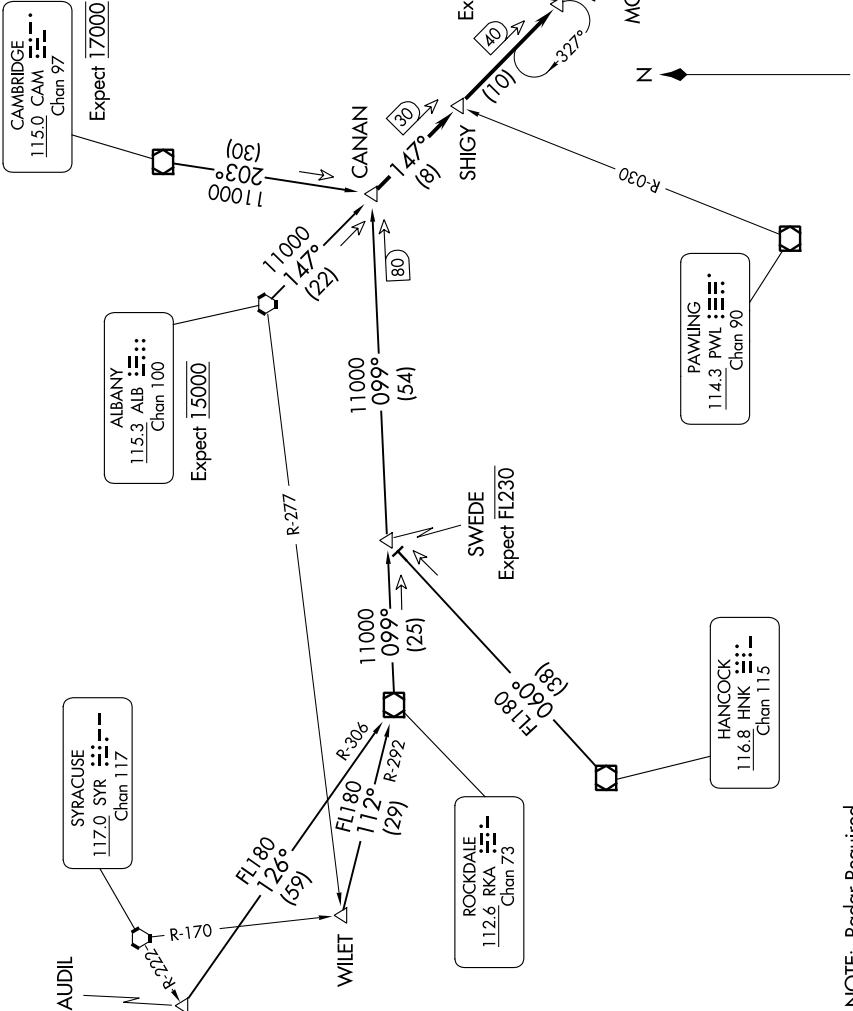

(STELA.STELA1) 23334

AL-460 (FAA)

STELA ONE ARRIVAL

WINDSOR LOCKS, CONNECTICUT

BOSTON CENTER
 127.65 132.65 398.9
 BRADLEY APP CON
 125.35 281.5
 BDL D-ATIS
 118.15

CAMBRIDGE
 115.0 CAM
 Chan 97

ALBANY
 115.3 ALB
 Chan 100

SYRACUSE
 117.0 SYR
 Chan 117

CHESTER
 115.1 CTR
 Chan 98

BARNES
 113.0 BAF
 Chan 77

ROCKDALE
 112.6 RKA
 Chan 73

PAWLING
 114.3 PWL
 Chan 90

HANCOCK
 116.8 HNK
 Chan 115

HARTFORD-
 BRAINARD

NE-1, 28 NOV 2024 to 26 DEC 2024

(NARRATIVE ON FOLLOWING PAGE)

NE-1, 28 NOV 2024 to 26 DEC 2024

STELA ONE ARRIVAL

(STELA.STELA1) 31MAY12

WINDSOR LOCKS, CONNECTICUT

NOTE: Radar Required
 NOTE: Chart not to scale.