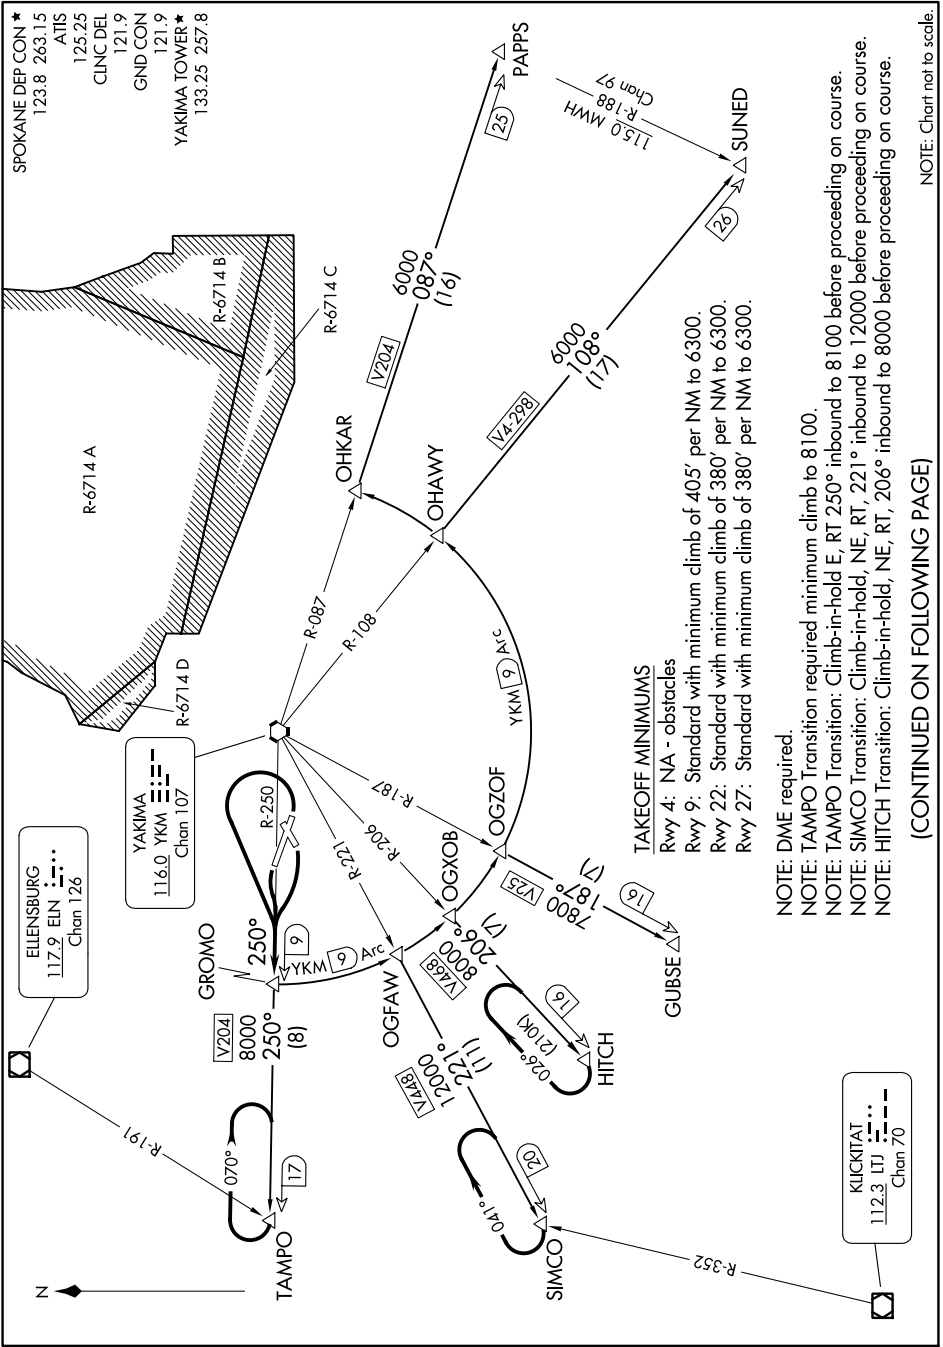

GROMO FOUR DEPARTURE

NW-1, 28 NOV 2024 to 26 DEC 2024

NOTE: Chart not to scale.

(CONTINUED ON FOLLOWING PAGE)

NW-1, 28 NOV 2024 to 26 DEC 2024

GROMO FOUR DEPARTURE