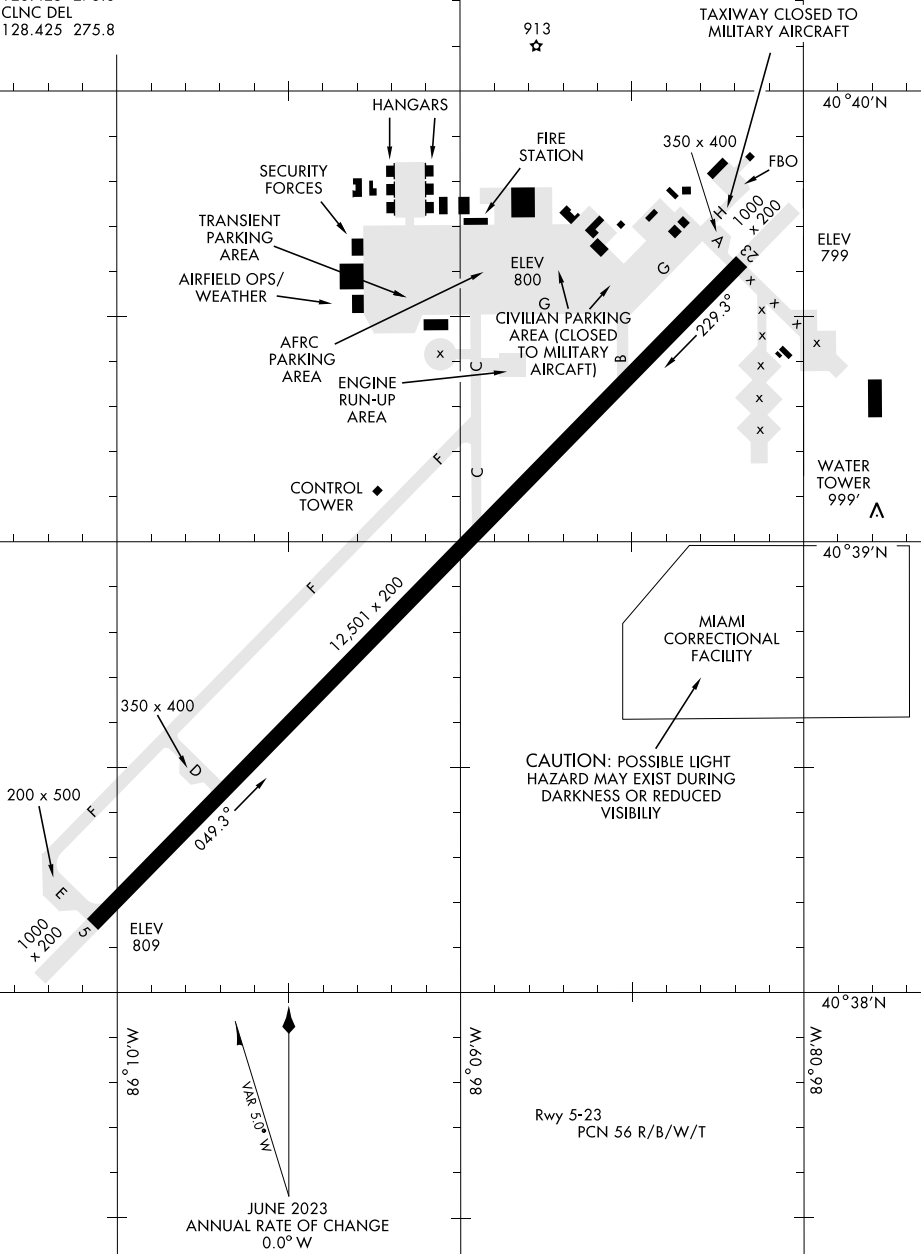

AIRPORT DIAGRAM

AL-470 [USAF]

GRISSOM ARB (KGUS)

PERU, INDIANA

ATIS 108.45 270.8
 TOWER ★
 133.7 290.45
 GND CON
 128.425 275.8
 CLNC DEL
 128.425 275.8

FIELD
 ELEV
 811

EC-2, 28 NOV 2024 to 26 DEC 2024

EC-2, 28 NOV 2024 to 26 DEC 2024

AIRPORT DIAGRAM

PERU, INDIANA
GRISSOM ARB (KGUS)