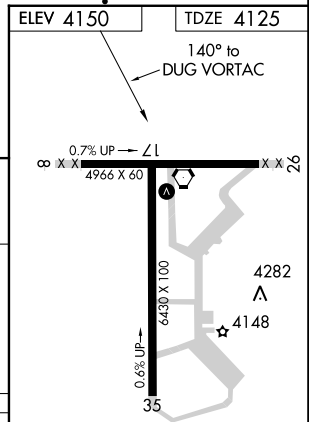

MISSED APPROACH: Climbing right turn to 8000 in DUG VORTAC holding pattern.

ASOS
119.275

ALBUQUERQUE CENTER
134.45 327.15

UNICOM
123.0 (CTAF)

SW-4, 28 NOV 2024 to 26 DEC 2024

SW-4, 28 NOV 2024 to 26 DEC 2024

UNITED STATES
MEXICO

CATEGORY	A	B	C	D
S-17	4900-1 775 (800-1)	4900-1¼ 775 (800-1¼)	NA	
CIRCLING	4900-1 750 (800-1)	4900-1¼ 750 (800-1¼)	4900-2½ 750 (800-2½)	5160-3 1010 (1100-3)

MIRL Rwy 17-35