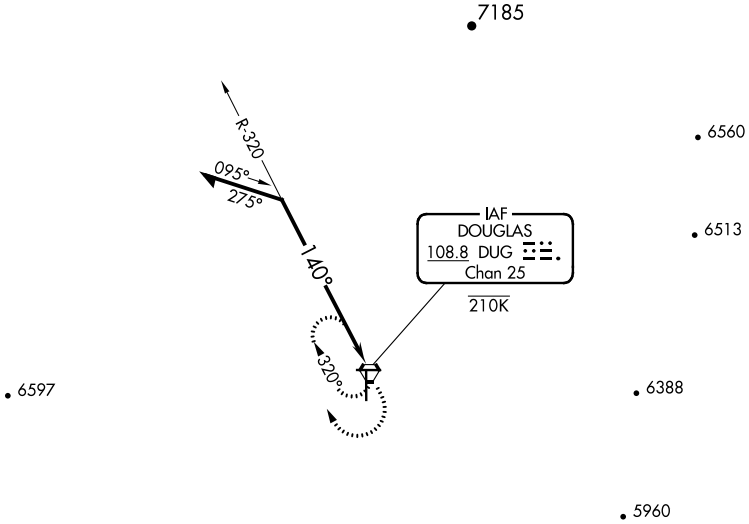

VORTAC DUG 108.8 Chan 25	APP CRS 140°	Rwy Idg TDZE Apt Elev	6430 4125 4150
---------------------------------------	------------------------	-----------------------------	---

VOR RWY 17

BISBEE DOUGLAS INTL (DUG)

MISSED APPROACH: Climbing right turn to 8000 in DUG VORTAC holding pattern.

ASOS
119.275

ALBUQUERQUE CENTER
134.45 327.15

UNICOM
123.0 (CTAF)

SW-4, 28 NOV 2024 to 26 DEC 2024

SW-4, 28 NOV 2024 to 26 DEC 2024

UNITED STATES
MEXICO

CATEGORY	A	B	C	D
S-17	4900-1 775 (800-1)	4900-1¼ 775 (800-1¼)	NA	
CIRCLING	4900-1 750 (800-1)	4900-1¼ 750 (800-1¼)	4900-2½ 750 (800-2½)	5160-3 1010 (1100-3)

MIRL Rwy 17-35