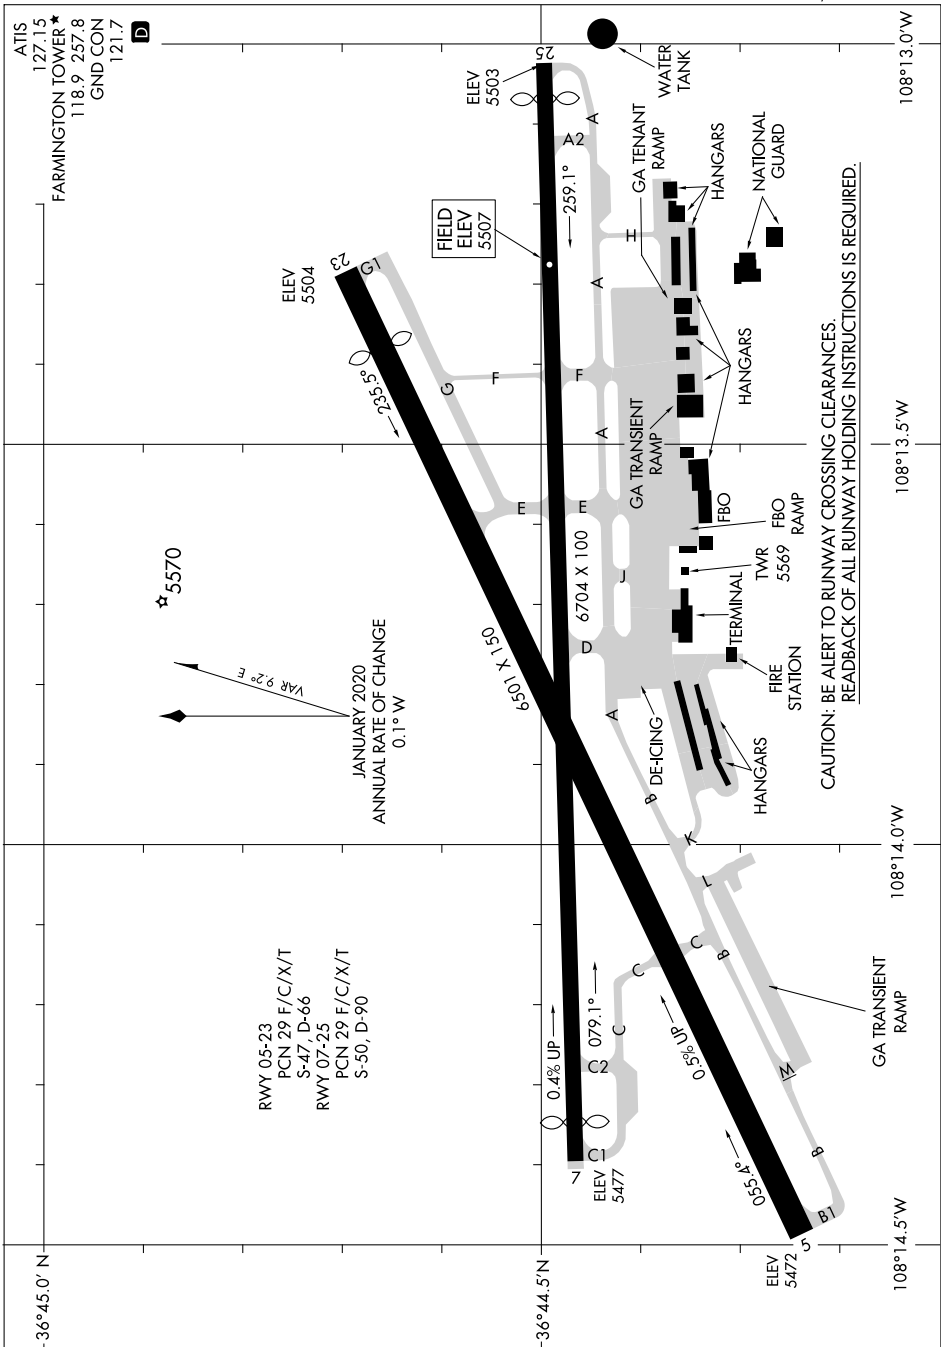

# AIRPORT DIAGRAM

AL-493 (FAA)

FOUR CORNERS RGNL (FMN)  
FARMINGTON, NEW MEXICO

SW-1, 28 NOV 2024 to 26 DEC 2024

SW-1, 28 NOV 2024 to 26 DEC 2024

# AIRPORT DIAGRAM

FARMINGTON, NEW MEXICO  
FOUR CORNERS RGNL (FMN)