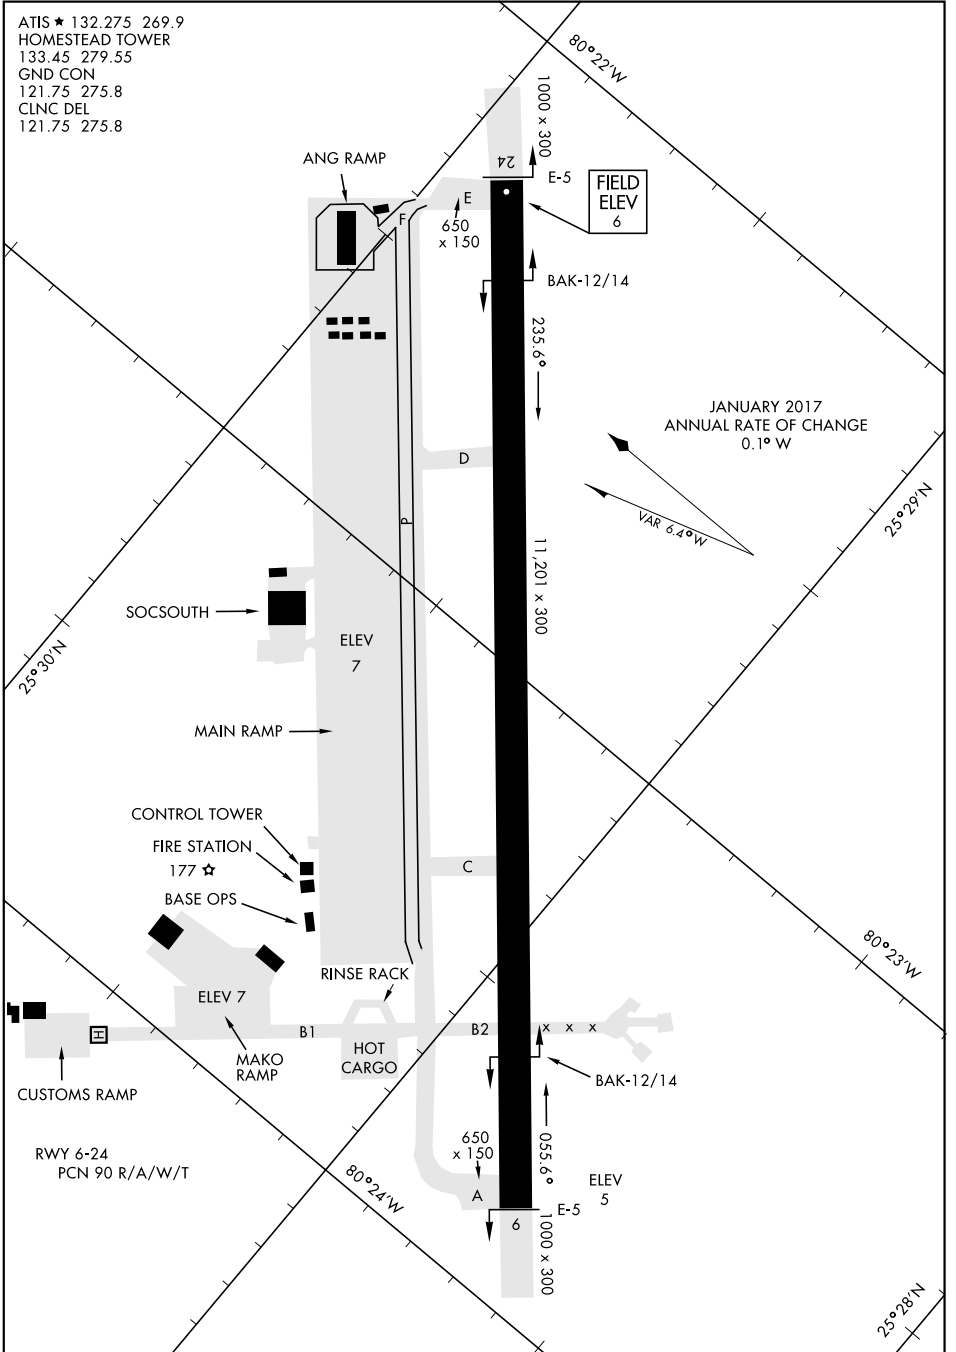

17005

AIRPORT DIAGRAM

AFD-494 [USAF]

HOMESTEAD ARB (KHST)

HOMESTEAD, FLORIDA

ATIS ★ 132.275 269.9
 HOMESTEAD TOWER
 133.45 279.55
 GND CON
 121.75 275.8
 CLNC DEL
 121.75 275.8

SE-3, 28 NOV 2024 to 26 DEC 2024

SE-3, 28 NOV 2024 to 26 DEC 2024

AIRPORT DIAGRAM

HOMESTEAD, FLORIDA

HOMESTEAD ARB (KHST)