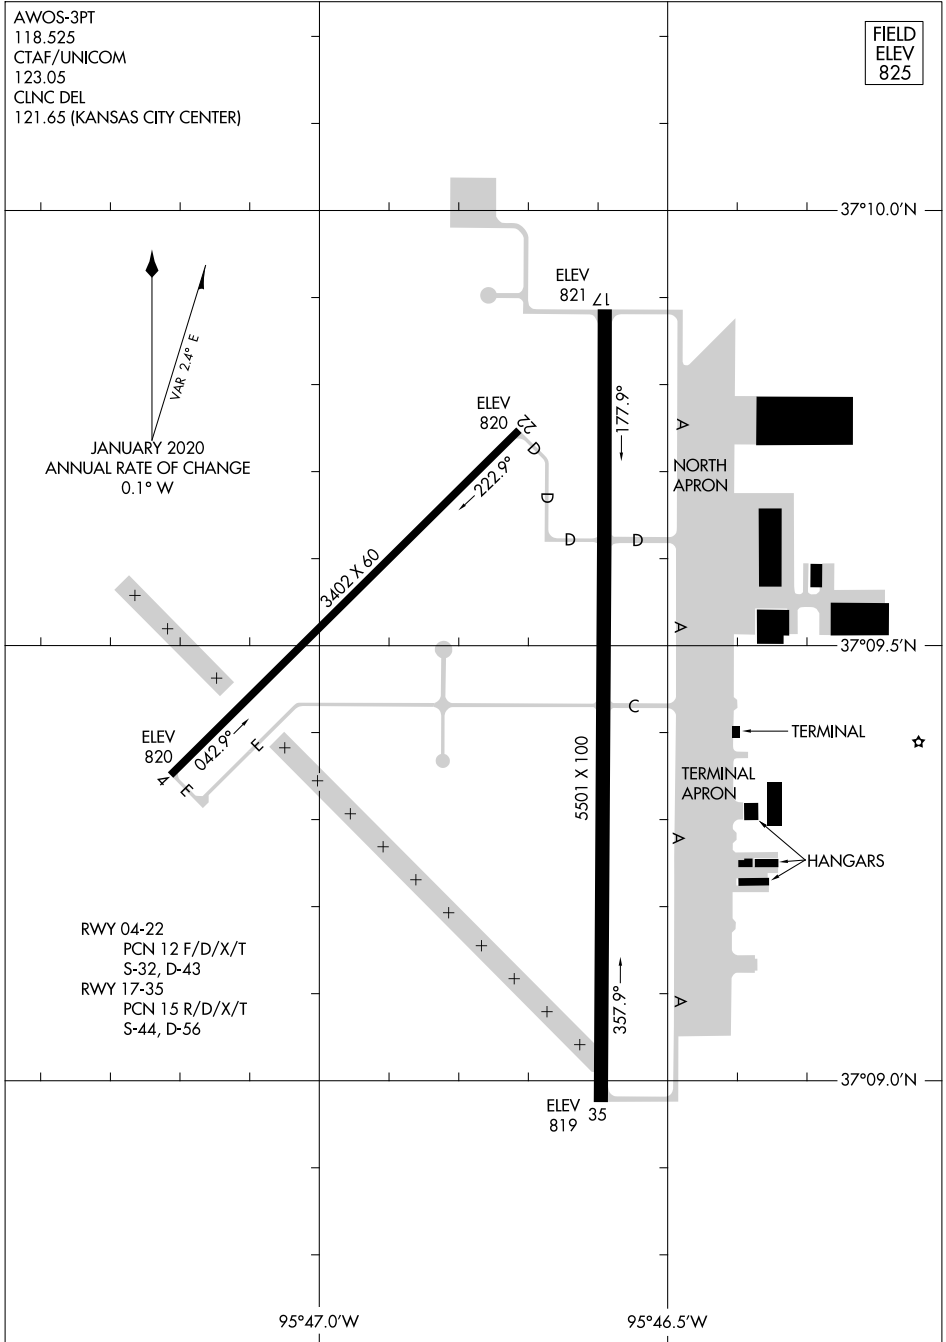

22251

AIRPORT DIAGRAM

AL-495 (FAA)

INDEPENDENCE MUNI (IDP)
INDEPENDENCE, KANSAS

AWOS-3PT
118.525
CTAF/UNICOM
123.05
CLNC DEL
121.65 (KANSAS CITY CENTER)

FIELD
ELEV
825

NC-2, 28 NOV 2024 to 26 DEC 2024

NC-2, 28 NOV 2024 to 26 DEC 2024

AIRPORT DIAGRAM
22251

INDEPENDENCE, KANSAS
INDEPENDENCE MUNI (IDP)