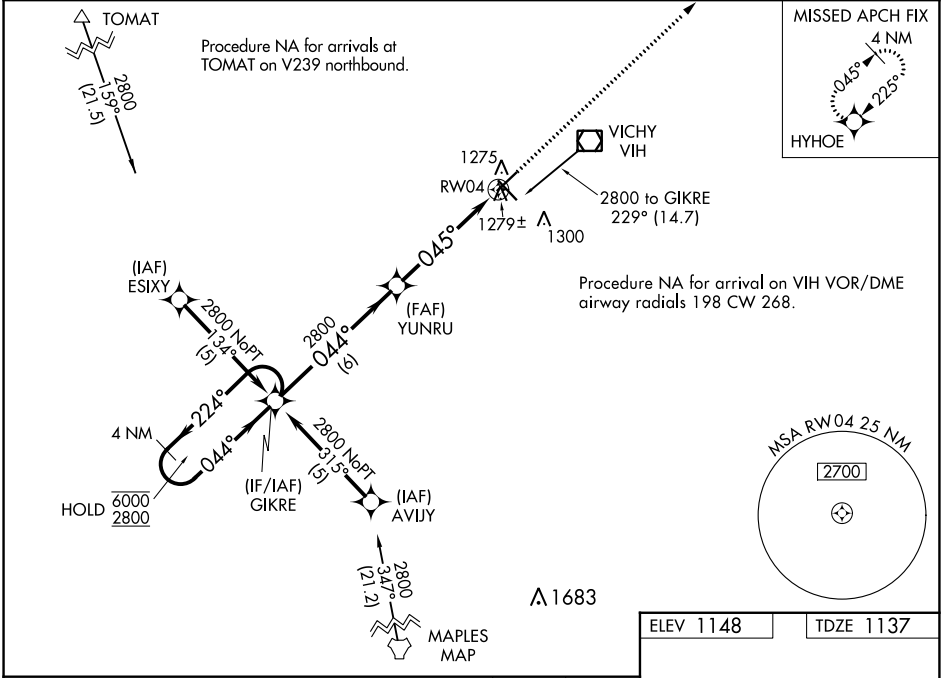

WAAS CH 78119 W04A	APP CRS 045°	Rwy Idg TDZE 1137 Apt Elev 1148
--	------------------------	---

RNAV (GPS) RWY 4

ROLLA NTL (VIH)

RNP APCH-GPS.

▼ Rwy 4 helicopter visibility reduction below 3/4 SM NA.
▲ For uncompensated Baro-VNAV systems, LNAV/VNAV NA below -17°C or above 54°C.

MISSED APPROACH: Climb to 3000 direct HYHOE and hold.

ASOS 119.025	KANSAS CITY CENTER 128.35 284.675	UNICOM 123.0 (CTAF) 📶
------------------------	---	--

NC-3, 28 NOV 2024 to 26 DEC 2024

NC-3, 28 NOV 2024 to 26 DEC 2024