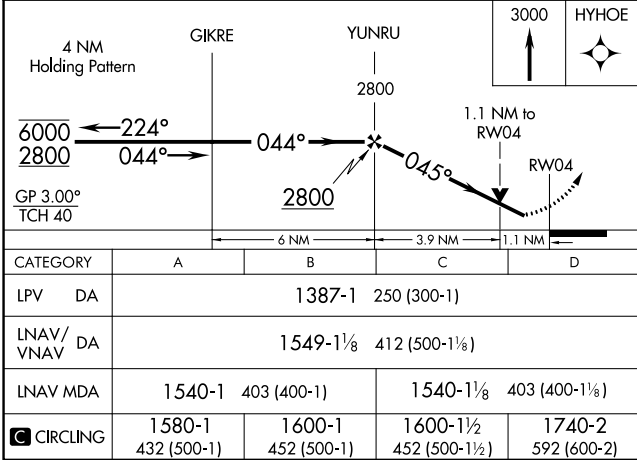

WAAS CH 78119 W04A	APP CRS 045°	Rwy Idg TDZE 1137 Apt Elev 1148
--	------------------------	---

RNAV (GPS) RWY 4

ROLLA NTL (VIH)

RNP APCH-GPS.

▼ Rwy 4 helicopter visibility reduction below 3/4 SM NA.
▲ For uncompensated Baro-VNAV systems, LNAV/VNAV NA below -17°C or above 54°C.

MISSED APPROACH: Climb to 3000 direct HYHOE and hold.

ASOS 119.025	KANSAS CITY CENTER 128.35 284.675	UNICOM 123.0 (CTAF) 📶
------------------------	---	--

NC-3, 28 NOV 2024 to 26 DEC 2024

NC-3, 28 NOV 2024 to 26 DEC 2024