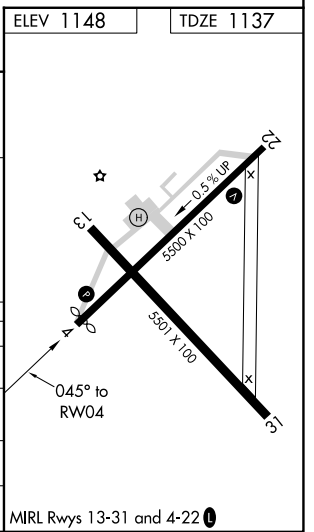

WAAS CH 78119 W04A	APP CRS 045°	Rwy Idg TDZE 1137 Apt Elev 1148
--	------------------------	---

RNAV (GPS) RWY 4

ROLLA NTL (VIH)

RNP APCH-GPS.

▼ Rwy 4 helicopter visibility reduction below 3/4 SM NA.
▲ For uncompensated Baro-VNAV systems, LNAV/VNAV NA below -17°C or above 54°C.

MISSED APPROACH: Climb to 3000 direct HYHOE and hold.

ASOS 119.025	KANSAS CITY CENTER 128.35 284.675	UNICOM 123.0 (CTAF) 📶
------------------------	---	--

NC-3, 28 NOV 2024 to 26 DEC 2024

NC-3, 28 NOV 2024 to 26 DEC 2024