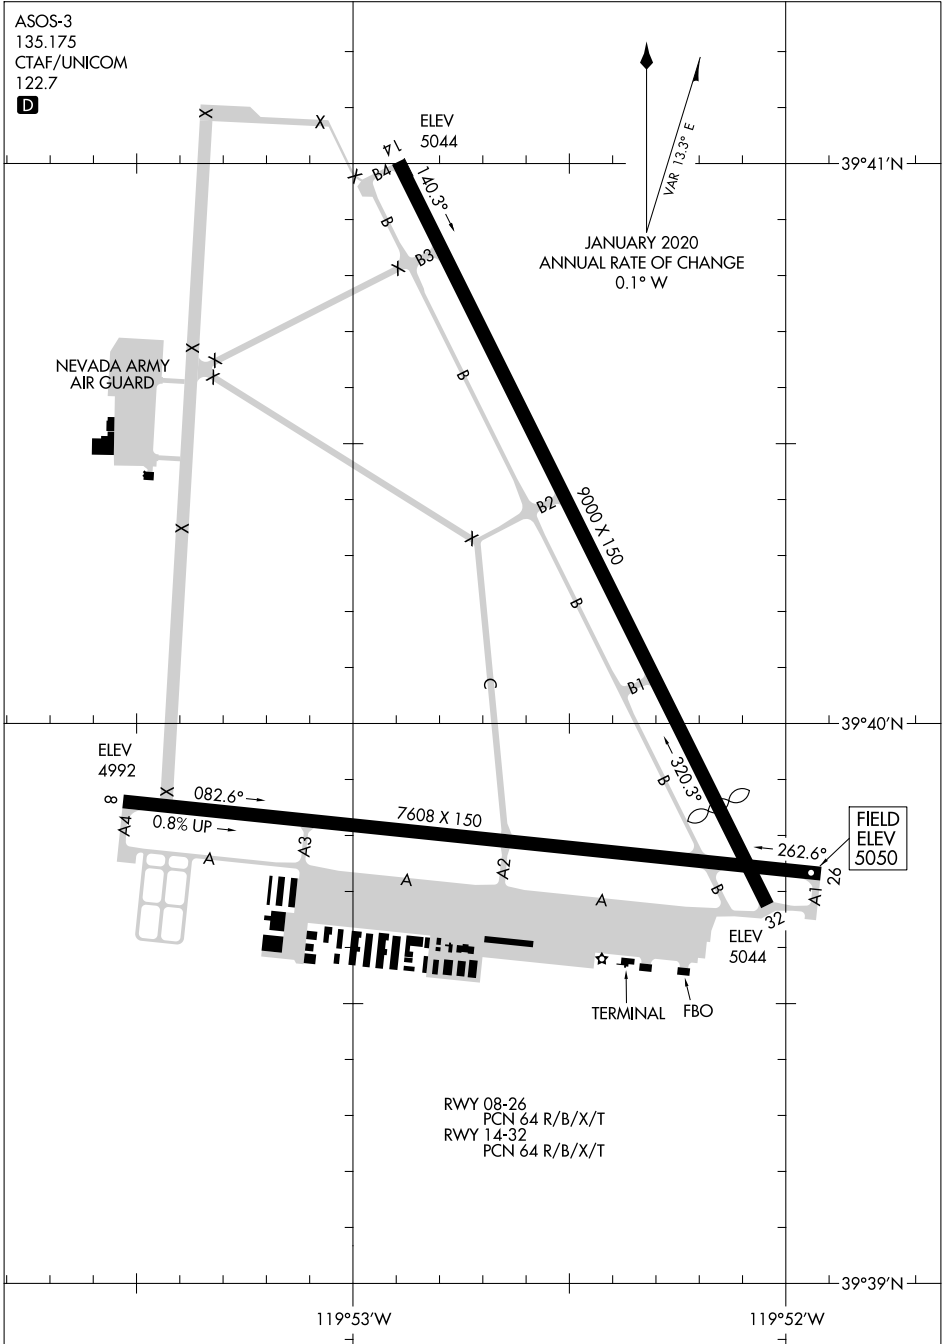

22083

AIRPORT DIAGRAM

AL-524 (FAA)

RENO/STEAD (RTS)

RENO, NEVADA

ASOS-3
135.175
CTAF/UNICOM
122.7

NEVADA ARMY
AIR GUARD

JANUARY 2020
ANNUAL RATE OF CHANGE
0.1° W

SW-4, 28 NOV 2024 to 26 DEC 2024

SW-4, 28 NOV 2024 to 26 DEC 2024

RWY 08-26
PCN 64 R/B/X/T
RWY 14-32
PCN 64 R/B/X/T

AIRPORT DIAGRAM

22083

RENO, NEVADA

RENO/STEAD (RTS)