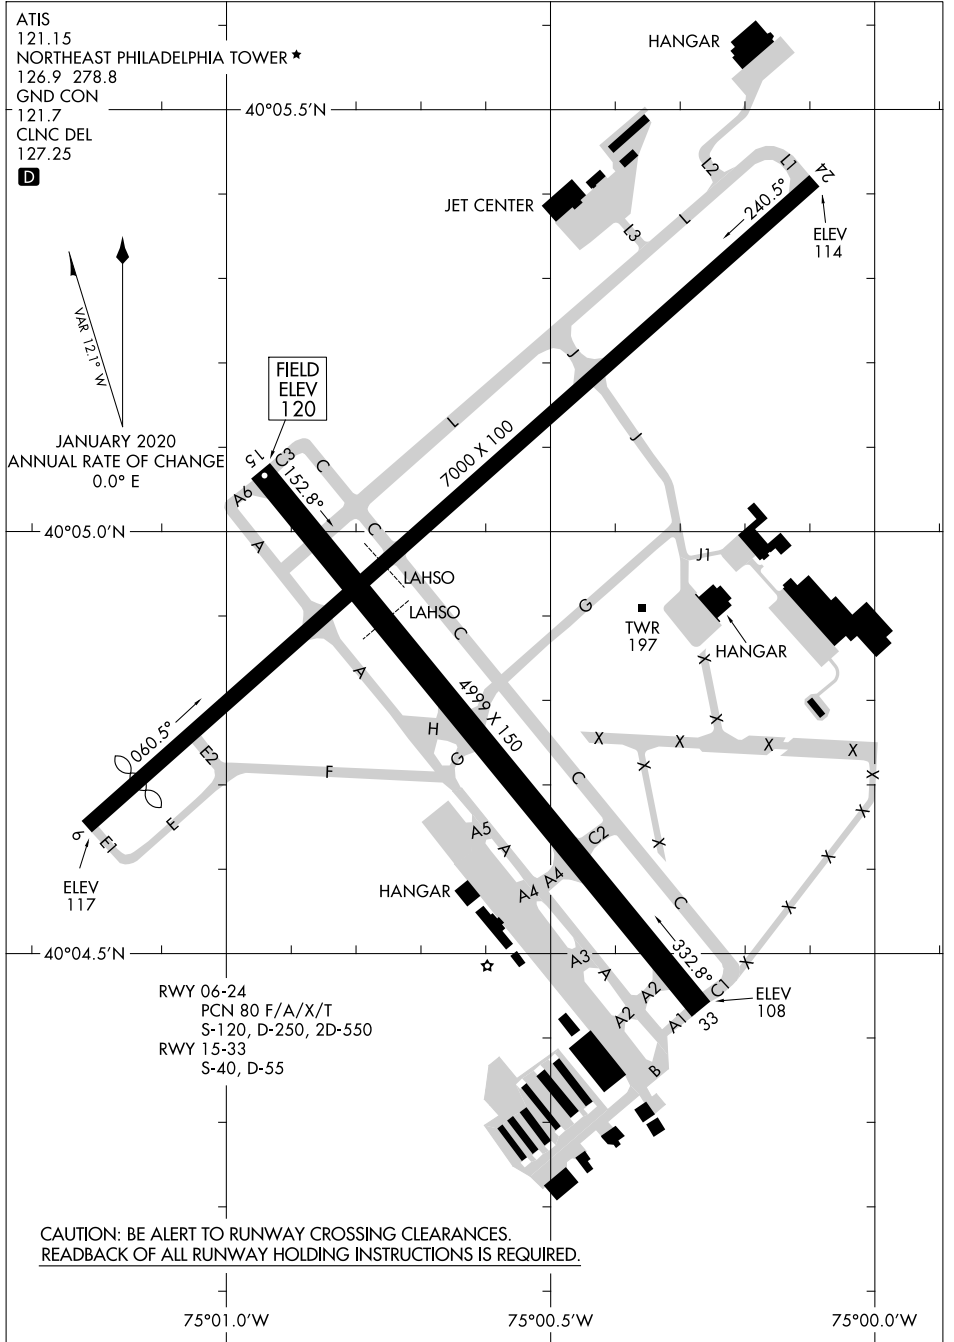

23110

AIRPORT DIAGRAM

AL-528 (FAA)

NORTHEAST PHILADELPHIA (PNE)
PHILADELPHIA, PENNSYLVANIA

NE-4, 28 NOV 2024 to 26 DEC 2024

NE-4, 28 NOV 2024 to 26 DEC 2024

AIRPORT DIAGRAM

23110

PHILADELPHIA, PENNSYLVANIA
NORTHEAST PHILADELPHIA (PNE)