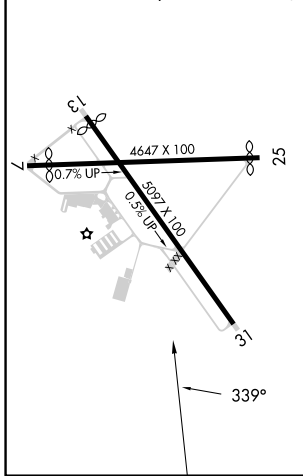

CATEGORY	A	B	C	D
C CIRCLING	1320-1¼ 1073 (1100-1¼)	1340-1½ 1093 (1100-1½)	1720-3 1473 (1500-3)	2100-3 1853 (1900-3)

NW-1, 28 NOV 2024 to 26 DEC 2024

NW-1, 28 NOV 2024 to 26 DEC 2024