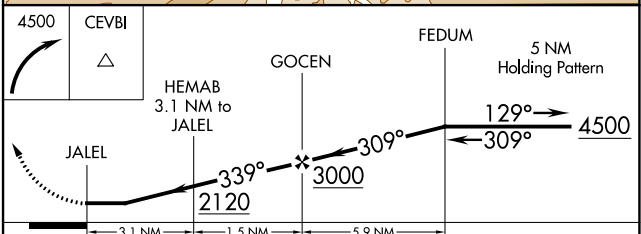

CATEGORY	A	B	C	D
C CIRCLING	1320-1¼ 1073 (1100-1¼)	1340-1½ 1093 (1100-1½)	1720-3 1473 (1500-3)	2100-3 1853 (1900-3)

NW-1, 28 NOV 2024 to 26 DEC 2024

NW-1, 28 NOV 2024 to 26 DEC 2024