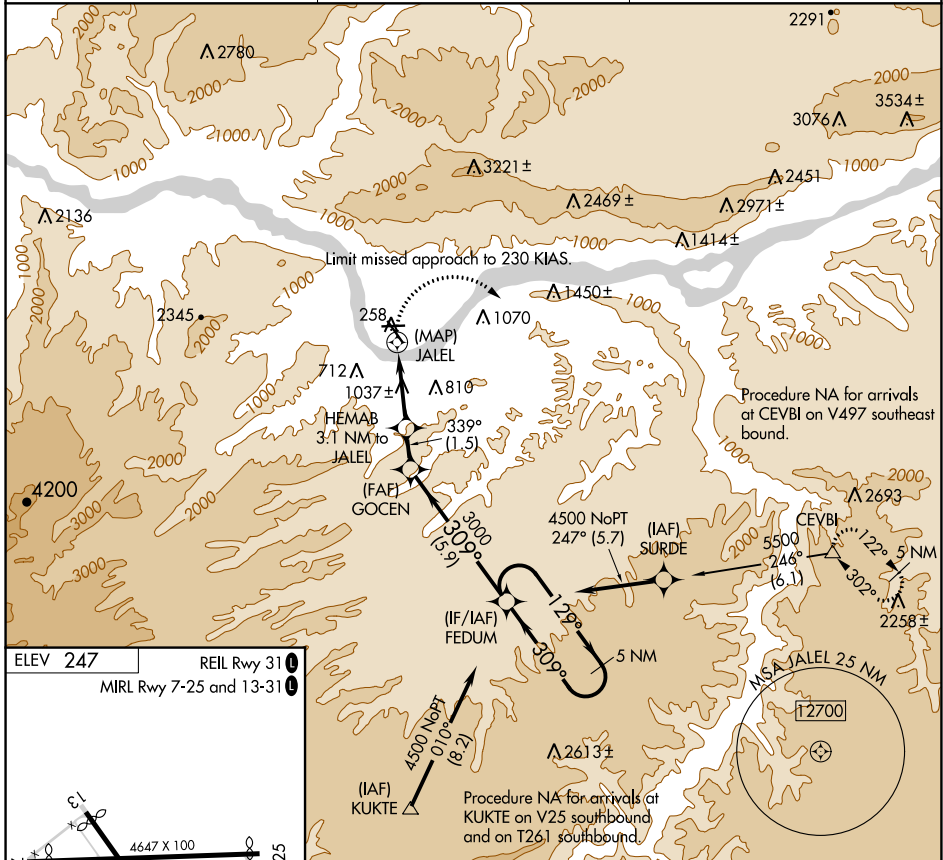

APP CRS	Rwy Idg	N/A
339°	TDZE	N/A
	Apt Elev	247

RNAV (GPS)-A

COLUMBIA GORGE RGNL/THE DALLES MUNI (DLS)

⚠ Circling to Rwy 7, 31 NA at night. When local altimeter setting not received, procedure NA. Circling NA for Cat D north of Rwy 7 and northeast of Rwy 31. DME/DME RNP-0.3 NA.

⚠ MISSED APPROACH: Climbing right turn to 4500 direct CEVBI and hold.

ASOS 135.175	SEATTLE CENTER 119.65 257.6	UNICOM 123.0 (CTAF) 0
------------------------	---------------------------------------	---------------------------------

ELEV 247 REIL Rwy 31
MIRL Rwy 7-25 and 13-31

CATEGORY	A	B	C	D
C CIRCLING	1320-1¼ 1073 (1100-1¼)	1340-1½ 1093 (1100-1½)	1720-3 1473 (1500-3)	2100-3 1853 (1900-3)

NW-1, 28 NOV 2024 to 26 DEC 2024

NW-1, 28 NOV 2024 to 26 DEC 2024