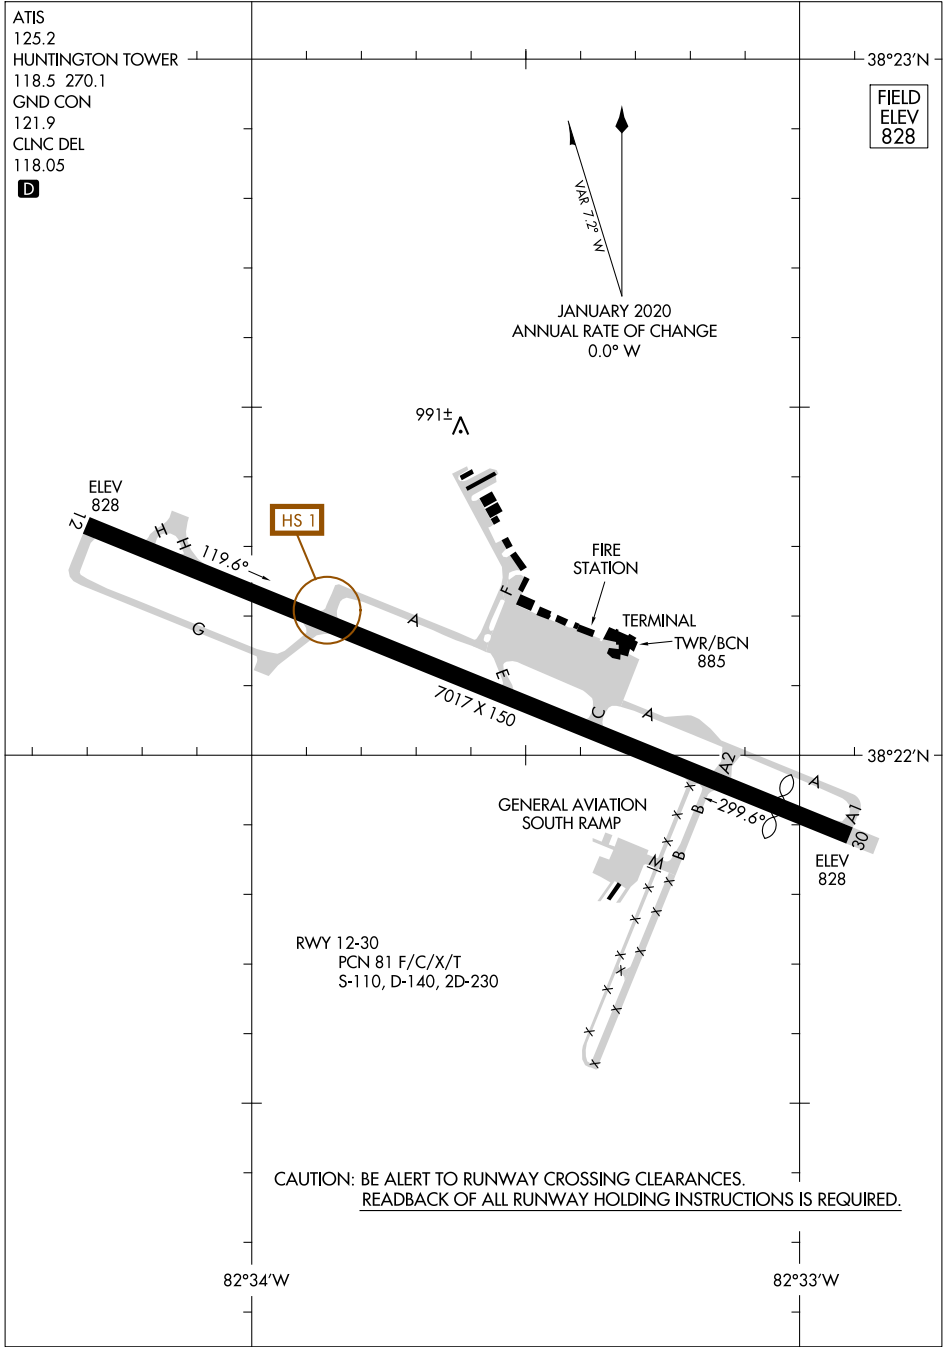

22195

AIRPORT DIAGRAM

TRI-STATE/MILTON J FERGUSON FLD (HT'S)
HUNTINGTON, WEST VIRGINIA

AL-532 (FAA)

ATIS
125.2
HUNTINGTON TOWER
118.5 270.1
GND CON
121.9
CLNC DEL
118.05

D

FIELD
ELEV
828

JANUARY 2020
ANNUAL RATE OF CHANGE
0.0° W

NE-4, 28 NOV 2024 to 26 DEC 2024

NE-4, 28 NOV 2024 to 26 DEC 2024

CAUTION: BE ALERT TO RUNWAY CROSSING CLEARANCES.
READBCK OF ALL RUNWAY HOLDING INSTRUCTIONS IS REQUIRED.

AIRPORT DIAGRAM

22195

HUNTINGTON, WEST VIRGINIA
TRI-STATE/MILTON J FERGUSON FLD (HT'S)