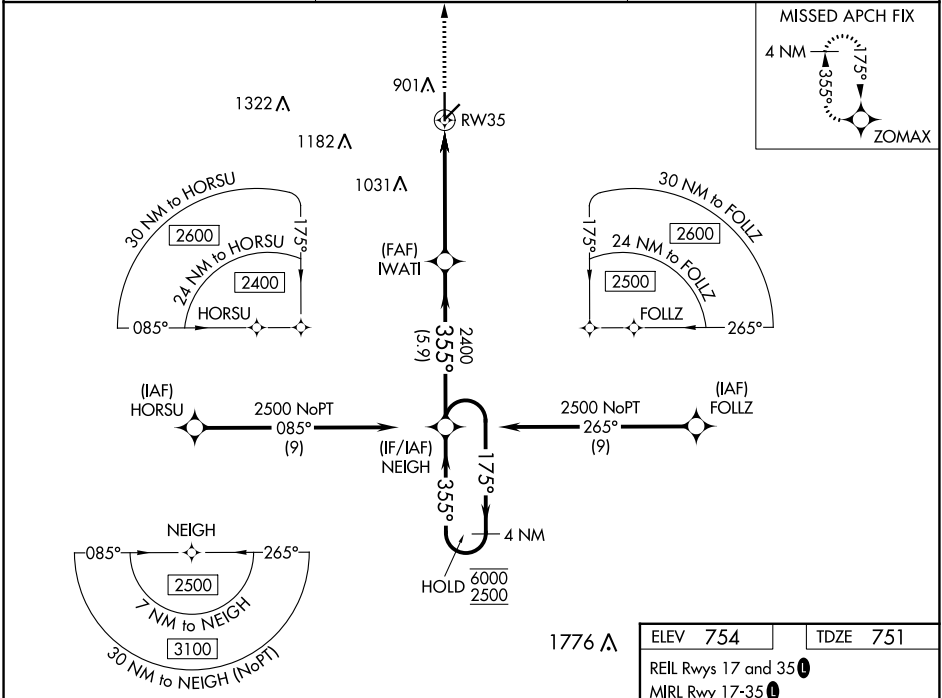

WAAS CH 82044 W35A	APP CRS 355°	Rwy Idg TDZE Apt Elev	5868 751 754
--	------------------------	-----------------------------	---

RNAV (GPS) RWY 35

COFFEYVILLE MUNI (CFV)

RNP APCH-GPS.

⚠ Circling Rwy 4, 22 NA at night. Rwy 35 helicopter visibility reduction below 3/4 SM NA. For uncompensated Baro-VNAV systems, LNAV/VNAV NA below -13°C or above 54°C.

MISSED APPROACH: Climb to 3000 direct ZOMAX and hold.

ASOS 121.275	KANSAS CITY CENTER 128.6 282.325	UNICOM 123.0 (CTAF) 0
------------------------	--	---------------------------------

NC-2, 28 NOV 2024 to 26 DEC 2024

NC-2, 28 NOV 2024 to 26 DEC 2024

ELEV 754	TDZE 751
----------	----------

CATEGORY	A	B	C	D
LPV DA		1001-1	250 (300-1)	
LNAV/VNAV DA		1018-1	267 (300-1)	
LNAV MDA	1240-1	489 (500-1)	1240-1 3/8	489 (500-1 3/8)
C CIRCLING	1240-1	486 (500-1)	1300-1 1/2 546 (600-1 1/2)	1500-2 1/2 746 (800-2 1/2)