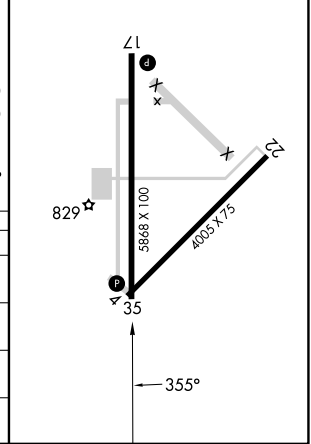

MISSED APPROACH: Climb to 3000 direct ZOMAX and hold.

ASOS 121.275	KANSAS CITY CENTER 128.6 282.325	UNICOM 123.0 (CTAF) 0
------------------------	--	---------------------------------

NC-2, 28 NOV 2024 to 26 DEC 2024

NC-2, 28 NOV 2024 to 26 DEC 2024

ELEV 754	TDZE 751
----------	----------

CATEGORY	A	B	C	D
LPV DA		1001-1	250 (300-1)	
LNAV/VNAV DA		1018-1	267 (300-1)	
LNAV MDA	1240-1	489 (500-1)	1240-1 3/8	489 (500-1 3/8)
C CIRCLING	1240-1	486 (500-1)	1300-1 1/2 546 (600-1 1/2)	1500-2 1/2 746 (800-2 1/2)