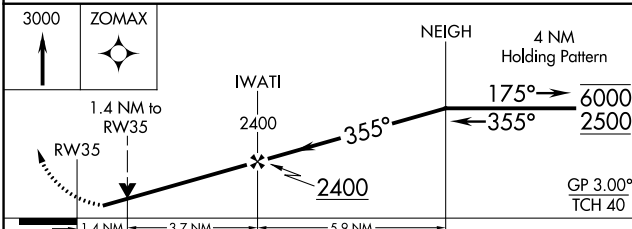

NC-2, 28 NOV 2024 to 26 DEC 2024

NC-2, 28 NOV 2024 to 26 DEC 2024

ELEV 754	TDZE 751