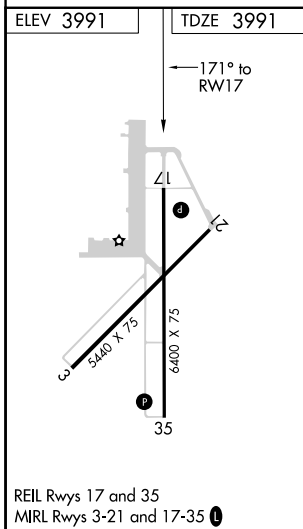

WAAS CH 97435 W17A	APP CRS 171°	Rwy Idg TDZE Apt Elev	6400 3991 3991
--	------------------------	-----------------------------	---

RNAV (GPS) RWY 17

DALHART MUNI (DHT)

▼ For uncompensated Baro-VNAV systems, LNAV/VNAV NA below -16°C (4°F) or above 51°C (124°F). Circling NA west of Rwy 17-35. DME/DME RNP-0.3 NA.

MISSED APPROACH: Climb to 6000 direct WIRNU and hold.

ASOS 134.075	ALBUQUERQUE CENTER 127.85 285,475	UNICOM 122.95 (CTAF) 0
------------------------	---	----------------------------------

CATEGORY	A	B	C	D
LPV DA		4241- ³ / ₄	250 (300- ³ / ₄)	
LNAV/VNAV DA		4270- ⁷ / ₈	279 (300- ⁷ / ₈)	
LNAV MDA		4340-1	349 (400-1)	
<input checked="" type="checkbox"/> CIRCLING	4380-1 389 (400-1)	4660-1 669 (700-1)	4660-1 ³ / ₄ 669 (700-1 ³ / ₄)	4660-2 669 (700-2)