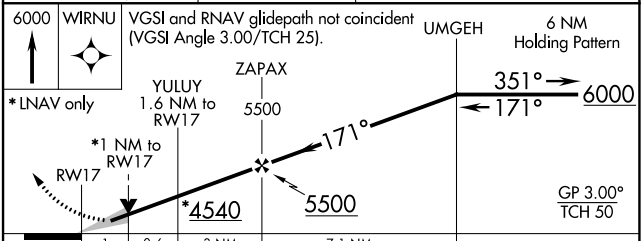

WAAS CH 97435 W17A	APP CRS 171°	Rwy Idg TDZE Apt Elev	6400 3991 3991
--	------------------------	-----------------------------	---

RNAV (GPS) RWY 17

DALHART MUNI (DHT)

▼ For uncompensated Baro-VNAV systems, LNAV/VNAV NA below -16°C (4°F) or above 51°C (124°F). Circling NA west of Rwy 17-35. DME/DME RNP-0.3 NA.

MISSED APPROACH: Climb to 6000 direct WIRNU and hold.

ASOS 134.075	ALBUQUERQUE CENTER 127.85 285,475	UNICOM 122.95 (CTAF) 0
------------------------	---	----------------------------------

CATEGORY	A	B	C	D
LPV DA		4241- ³ / ₄	250 (300- ³ / ₄)	
LNAV/VNAV DA		4270- ⁷ / ₈	279 (300- ⁷ / ₈)	
LNAV MDA		4340-1	349 (400-1)	
<input checked="" type="checkbox"/> CIRCLING	4380-1 389 (400-1)	4660-1 669 (700-1)	4660-1 ³ / ₄ 669 (700-1 ³ / ₄)	4660-2 669 (700-2)