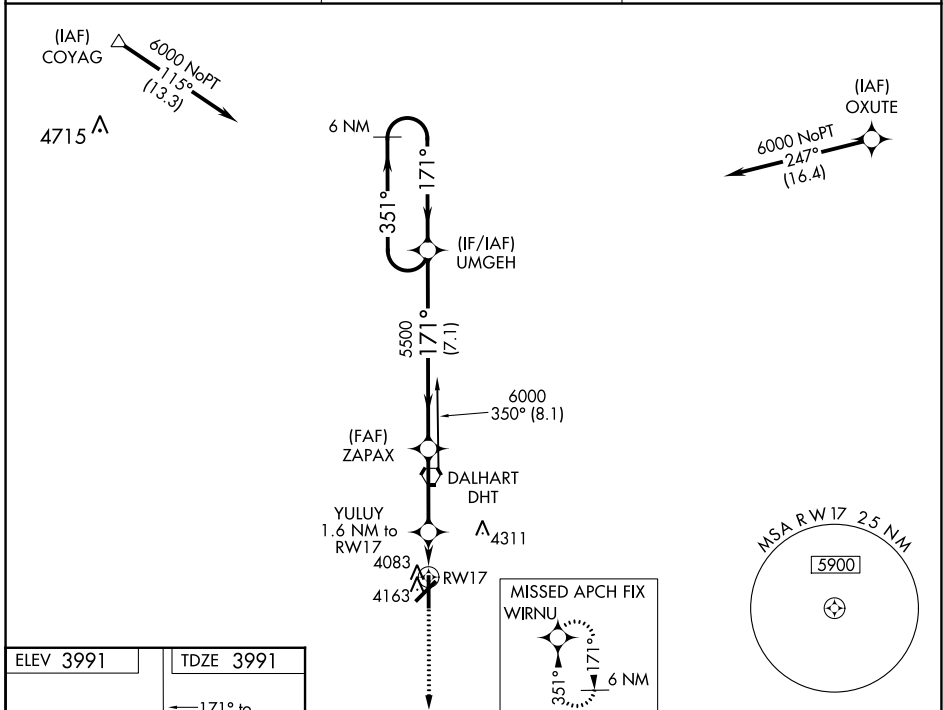

WAAS CH 97435 W17A	APP CRS 171°	Rwy Idg TDZE Apt Elev	6400 3991 3991
--	------------------------	-----------------------------	---

RNAV (GPS) RWY 17

DALHART MUNI (DHT)

▼ For uncompensated Baro-VNAV systems, LNAV/VNAV NA below -16°C (4°F) or above 51°C (124°F). Circling NA west of Rwy 17-35. DME/DME RNP-0.3 NA.

MISSED APPROACH: Climb to 6000 direct WIRNU and hold.

ASOS 134.075	ALBUQUERQUE CENTER 127.85 285,475	UNICOM 122.95 (CTAF) 0
------------------------	---	----------------------------------

CATEGORY	A	B	C	D
LPV DA		4241- ³ / ₄	250 (300- ³ / ₄)	
LNAV/VNAV DA		4270- ⁷ / ₈	279 (300- ⁷ / ₈)	
LNAV MDA		4340-1	349 (400-1)	
<input checked="" type="checkbox"/> CIRCLING	4380-1 389 (400-1)	4660-1 669 (700-1)	4660-1 ³ / ₄ 669 (700-1 ³ / ₄)	4660-2 669 (700-2)