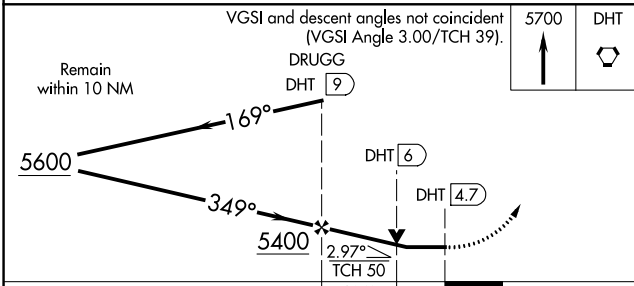

MISSED APPROACH: Climb to 5700 direct DHT VORTAC and hold.

ASOS 134.075	ALBUQUERQUE CENTER 127.85 285,475	UNICOM 122.95 (CTAF)
------------------------	---	--------------------------------

CATEGORY	A	B	C	D
S-35	4440-1	452 (500-1)	4440-1 $\frac{3}{4}$	452 (500-1 $\frac{3}{4}$)
C CIRCLING	4440-1 449 (500-1)	4660-1 669 (700-1)	4660-1 $\frac{3}{4}$ 669 (700-1 $\frac{3}{4}$)	4660-2 669 (700-2)