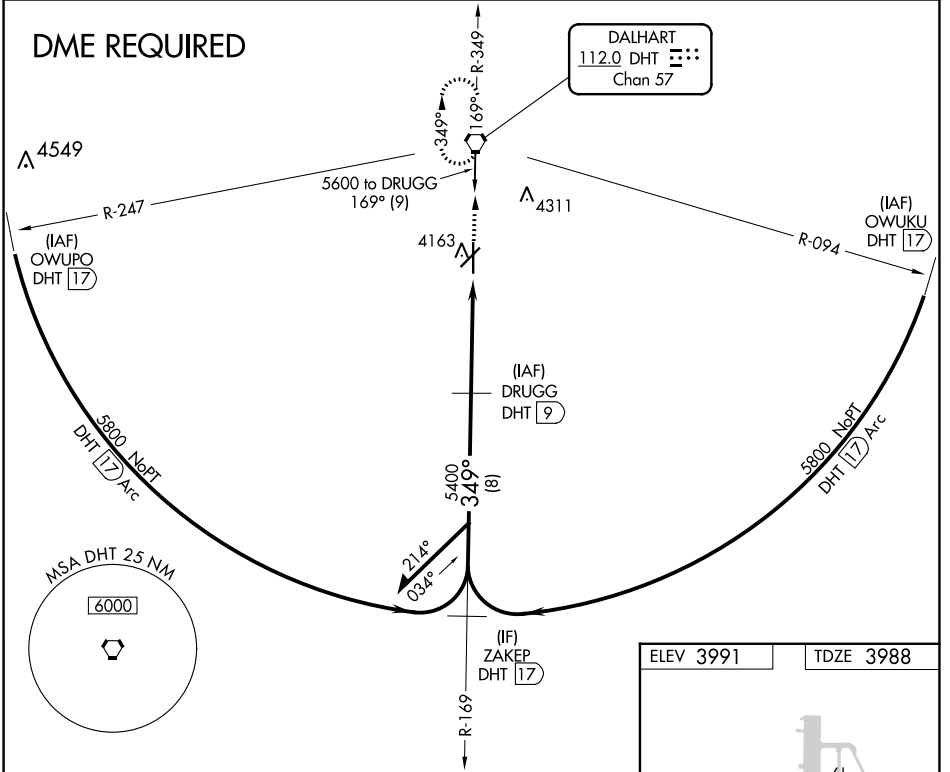

VORTAC DHT 112.0 Chan 57	APP CRS 349°	Rwy Idg TDZE Apt Elev	6400 3988 3991
--	------------------------	-----------------------------	---

VOR/DME RWY 35

DALHART MUNI (DHT)

NA Circling NA west of Rwy 17-35.

MISSED APPROACH: Climb to 5700 direct DHT VORTAC and hold.

ASOS 134.075	ALBUQUERQUE CENTER 127.85 285,475	UNICOM 122.95 (CTAF)
------------------------	---	--------------------------------

CATEGORY	A	B	C	D
S-35	4440-1	452 (500-1)	4440-1 $\frac{3}{4}$	452 (500-1 $\frac{3}{4}$)
C CIRCLING	4440-1 449 (500-1)	4660-1 669 (700-1)	4660-1 $\frac{3}{4}$ 669 (700-1 $\frac{3}{4}$)	4660-2 669 (700-2)

REIL Rwy 17 and 35
MIRL Rwy 3-21 and 17-35

SC-2, 28 NOV 2024 to 26 DEC 2024

SC-2, 28 NOV 2024 to 26 DEC 2024