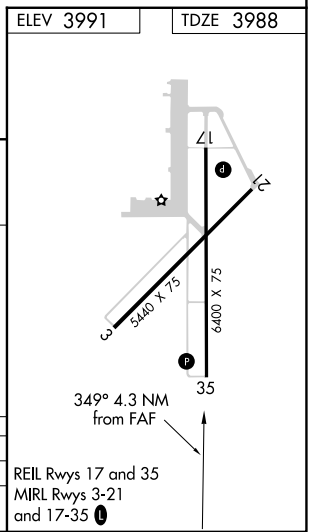

MISSED APPROACH: Climb to 5700 direct DHT VORTAC and hold.

ASOS 134.075	ALBUQUERQUE CENTER 127.85 285,475	UNICOM 122.95 (CTAF)
------------------------	---	--------------------------------

CATEGORY	A	B	C	D
S-35	4440-1	452 (500-1)	4440-1 $\frac{3}{4}$	452 (500-1 $\frac{3}{4}$)
C CIRCLING	4440-1 449 (500-1)	4660-1 669 (700-1)	4660-1 $\frac{3}{4}$ 669 (700-1 $\frac{3}{4}$)	4660-2 669 (700-2)