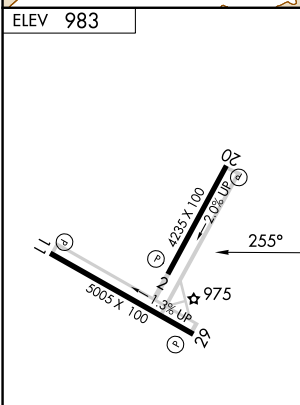

VORTAC EED 115.2 Chan 99	APP CRS 255°	Rwy Idg TDZE Apt Elev	N/A N/A 983
--	------------------------	-----------------------------	--

VOR-A NEEDLES (EED)

⚠ Circling NA for Cats C and D south of Rwy 11-29. **⚠** MISSED APPROACH: Climbing right turn to 6000 direct EED VORTAC and hold.

ASOS 128.325	LOS ANGELES CENTER 134.65 360.65	UNICOM 123.0 (CTAF)
------------------------	--	-------------------------------

SW-3, 28 NOV 2024 to 26 DEC 2024

SW-3, 28 NOV 2024 to 26 DEC 2024

MIRL Rws 2-20 and 11-29 **⓪**
REIL Rws 11 and 29 **⓪**

FAF to MAP 7 NM					
Knots	60	90	120	150	180
Min:Sec	7:00	4:40	3:30	2:48	2:20

CATEGORY	A	B	C	D
CIRCLING	1560-1 577 (600-1)	1680-1 697 (700-1)	1680-2 697 (700-2)	1960-3 977 (1000-3)