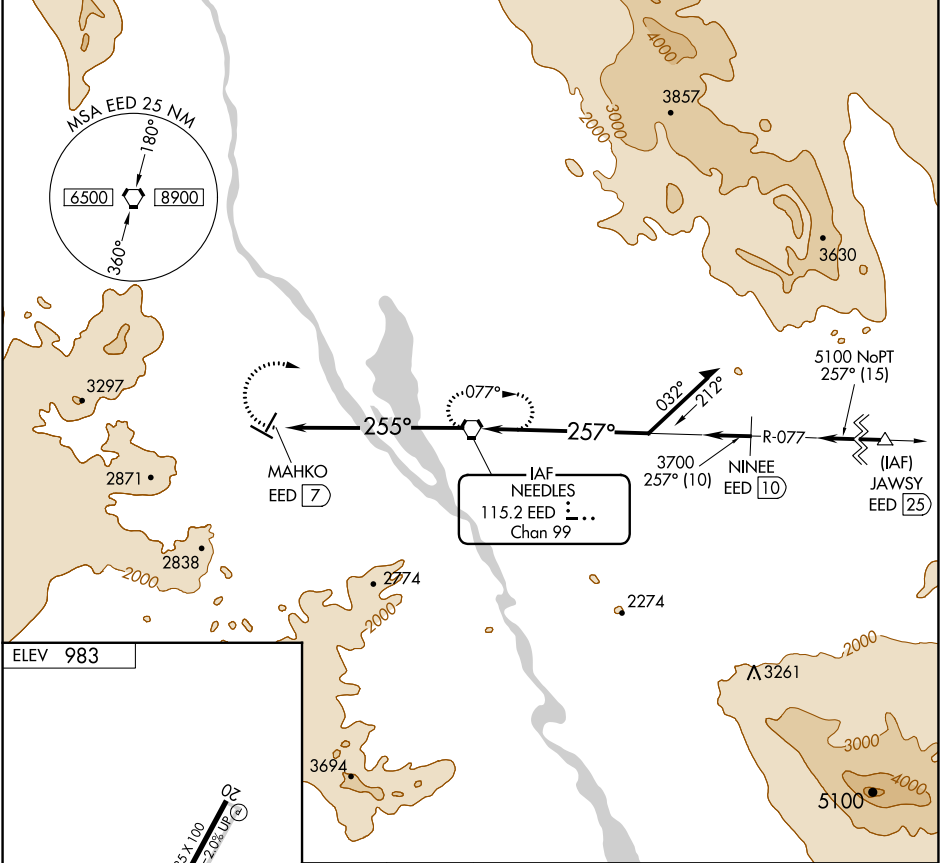

VORTAC EED 115.2 Chan 99	APP CRS 255°	Rwy Idg TDZE Apt Elev	N/A N/A 983
--	------------------------	-----------------------------	--

VOR-A NEEDLES (EED)

⚠ Circling NA for Cats C and D south of Rwy 11-29. **⚠** MISSED APPROACH: Climbing right turn to 6000 direct EED VORTAC and hold.

ASOS 128.325	LOS ANGELES CENTER 134.65 360.65	UNICOM 123.0 (CTAF)
------------------------	--	-------------------------------

SW-3, 28 NOV 2024 to 26 DEC 2024

SW-3, 28 NOV 2024 to 26 DEC 2024

MIRL Rws 2-20 and 11-29 **⓪**
REIL Rws 11 and 29 **⓪**

FAF to MAP 7 NM					
Knots	60	90	120	150	180
Min:Sec	7:00	4:40	3:30	2:48	2:20

CATEGORY	A	B	C	D
CIRCLING	1560-1 577 (600-1)	1680-1 697 (700-1)	1680-2 697 (700-2)	1960-3 977 (1000-3)