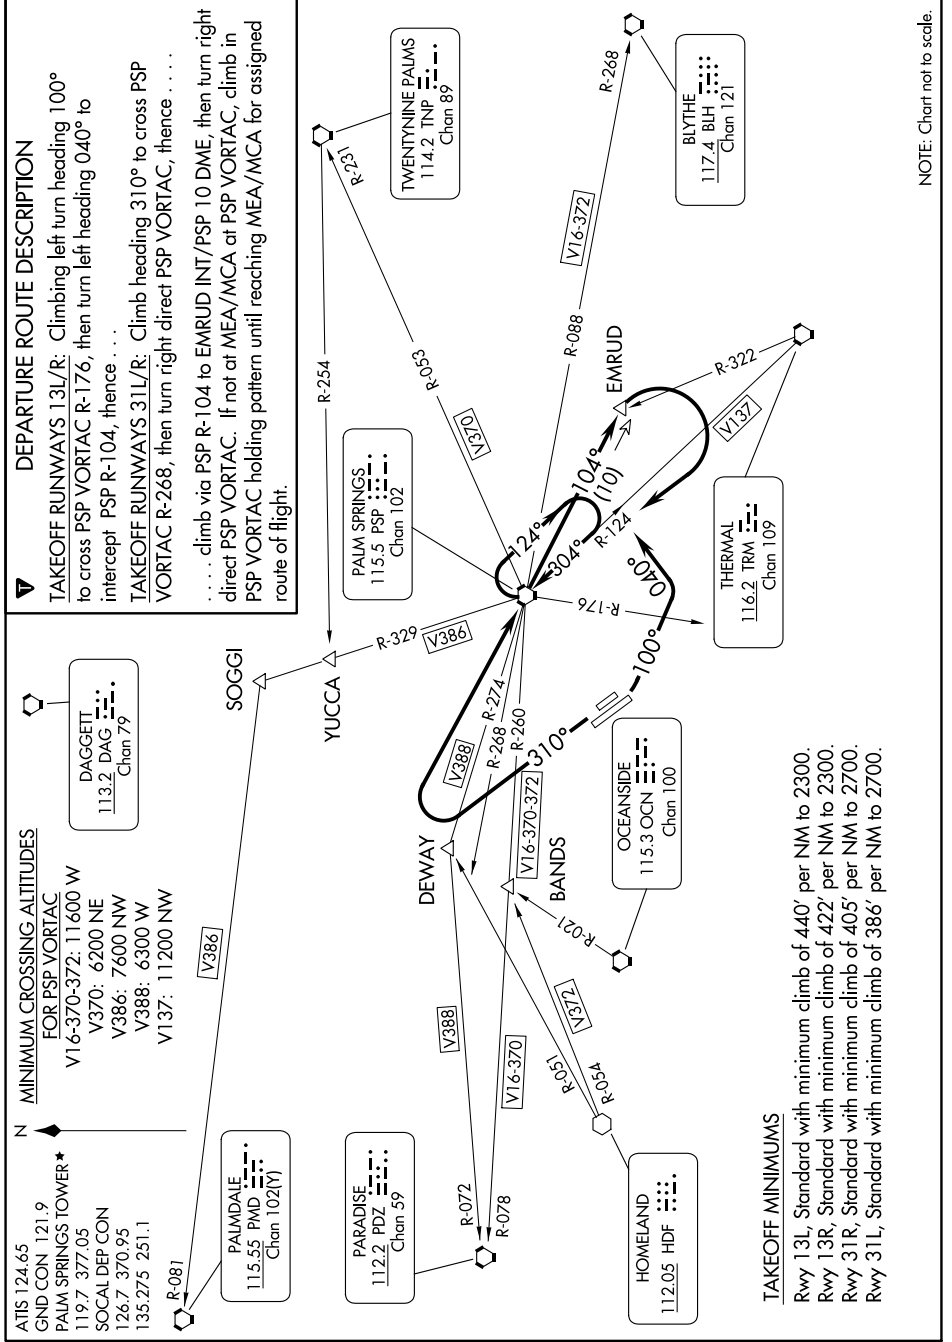

CATHEDRAL ONE DEPARTURE

AL-545 (FAA)

PALM SPRINGS INTL (PSP)
PALM SPRINGS, CALIFORNIA

SW-3, 28 NOV 2024 to 26 DEC 2024

NOTE: Chart not to scale.

CATHEDRAL ONE DEPARTURE

PALM SPRINGS, CALIFORNIA
PALM SPRINGS INTL (PSP)

SW-3, 28 NOV 2024 to 26 DEC 2024