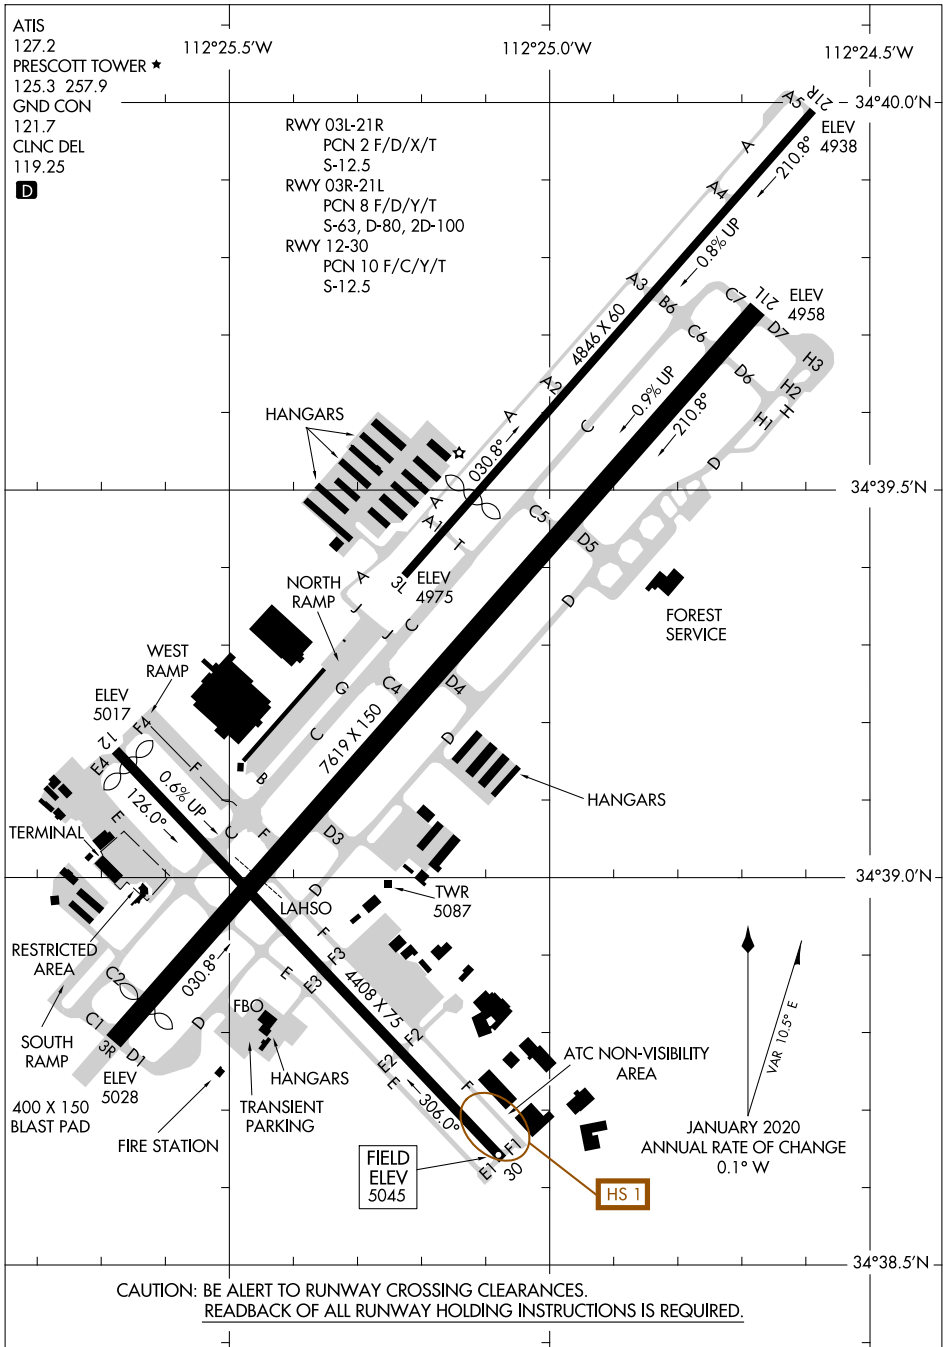

# AIRPORT DIAGRAM

PRESCOTT RGNL/ERNEST A LOVE FLD (P.R.C)

AL-546 (FAA)

PRESCOTT, ARIZONA

SW-4, 28 NOV 2024 to 26 DEC 2024

SW-4, 28 NOV 2024 to 26 DEC 2024

# AIRPORT DIAGRAM

PRESCOTT, ARIZONA  
PRESCOTT RGNL/ERNEST A LOVE FLD (P.R.C)

PRESCOTT, ARIZONA