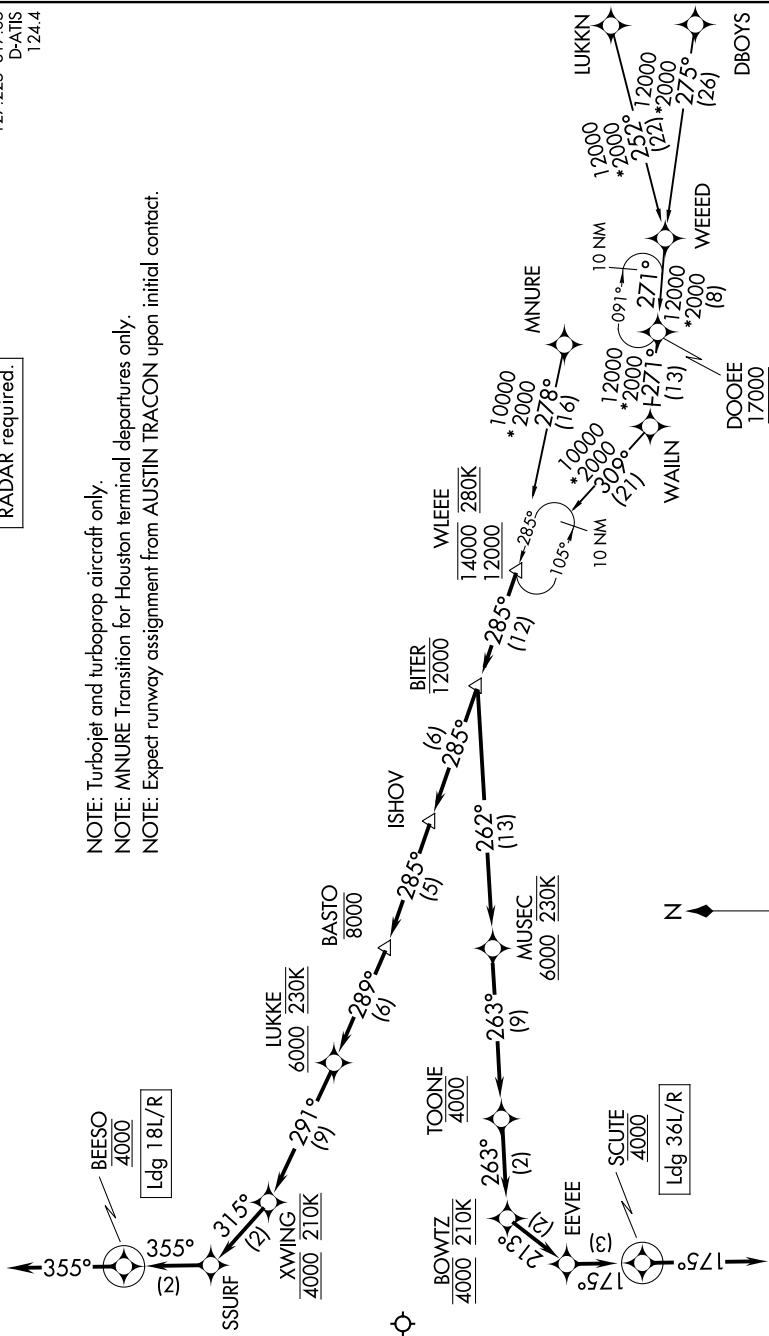

# WLEEE SEVEN ARRIVAL (RNAV)

AUSTIN, TEXAS

AUSTIN APP CON  
127.225 317.65  
D-ATIS  
124.4

RNAV 1 - DME/DME/IRU or GPS.  
RADAR required.

NOTE: Turbojet and turboprop aircraft only.  
NOTE: MNURE Transition for Houston terminal departures only.  
NOTE: Expect runway assignment from AUSTIN TRACON upon initial contact.

NOTE: Chart not to scale.

(NARRATIVE ON FOLLOWING PAGE)

# WLEEE SEVEN ARRIVAL (RNAV)

(WLEEE.WLEEE7) 14JUL22

AUSTIN, TEXAS

AUSTIN-BERGSTROM INTL (AUS)